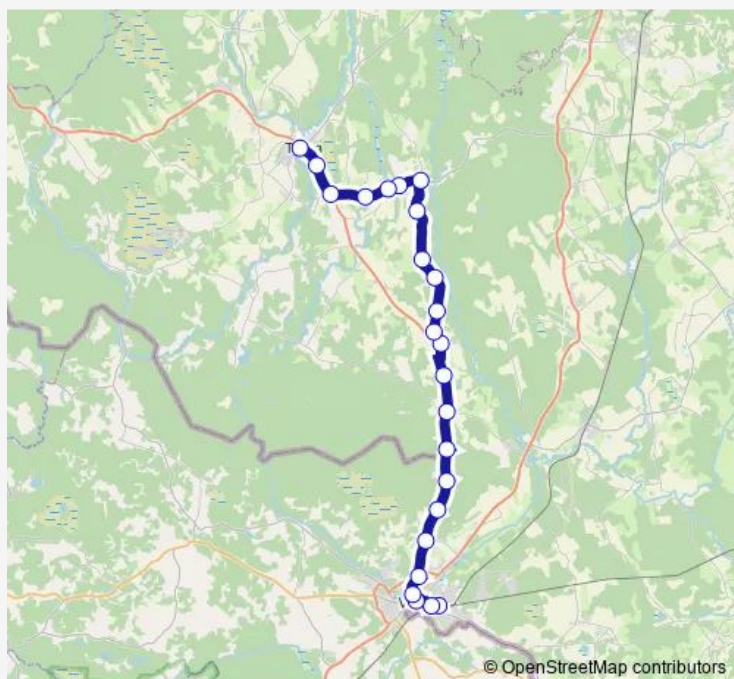

Thursday 12:10-15:40

Friday 15:40

Saturday 12:10

Sunday —

Route info

Direction: Valga bussijaam

Stops: 24

Trip Duration: 0 hour 40 min

© OpenStreetMap contributors

29G — Valga - Jõgeveste - Tõrva

BusMaps

Roobe ristmik

Riiska

Tõrva

29G Bus time schedules and route maps are available in an offline PDF at busmaps.com. Use the busmaps.com website to see live bus times, train schedule or subway schedule, and step-by-step directions for all public transit in Valga