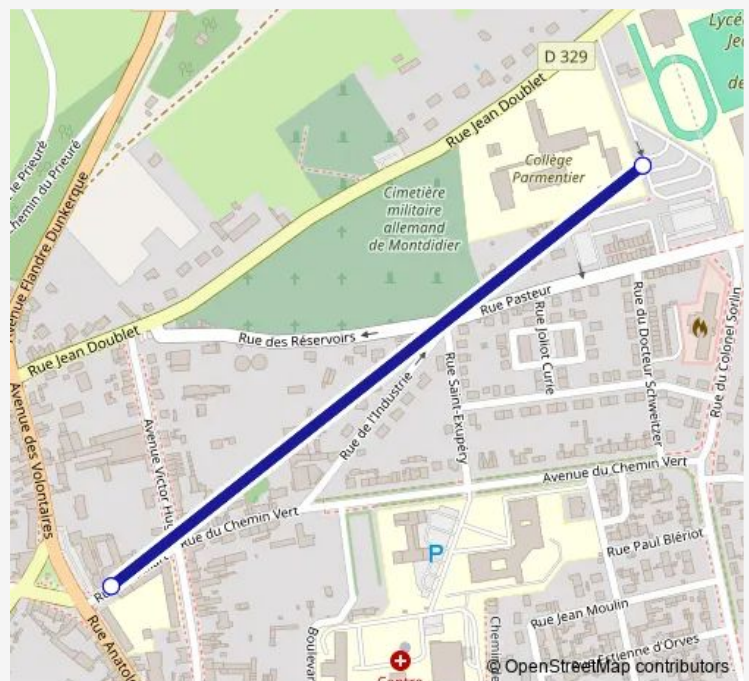

Direction

Montdidier - Parking Collège et Lycée — Montdidier - Ecole Victor Hugo

2 stops

[Open route schedule](#)

Montdidier - Parking Collège et Lycée

Montdidier - Ecole Victor Hugo

Route schedule

Montdidier - Parking Collège et Lycée — Montdidier - Ecole Victor Hugo

Monday	08:45
Tuesday	08:45
Wednesday	—
Thursday	08:45
Friday	08:45
Saturday	—
Sunday	—

Route info

Direction: Montdidier - Parking Collège et Lycée

Stops: 2

Trip Duration: 0 hour 2 min

8-6-126 Bus time schedules and route maps are available in an offline PDF at busmaps.com. Use the busmaps.com website to see live bus times, train schedule or subway schedule, and step-by-step directions for all public transit in Montdidier