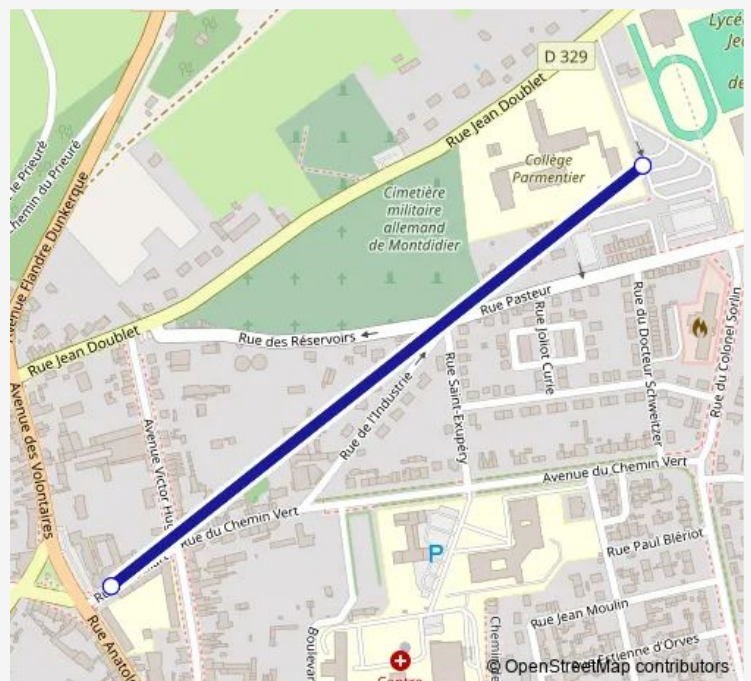

Direction

Montdidier - Parking Collège et Lycée — Montdidier - Ecole Victor Hugo

2 stops

[Open route schedule](#)

Montdidier - Parking Collège et Lycée

Montdidier - Ecole Victor Hugo

Route schedule

Montdidier - Parking Collège et Lycée — Montdidier - Ecole Victor Hugo

Monday	08:45
Tuesday	08:45
Wednesday	—
Thursday	08:45
Friday	08:45
Saturday	—
Sunday	—

Route info

Direction: Montdidier - Parking Collège et Lycée

Stops: 2

Trip Duration: 0 hour 2 min

8-6-126 Bus time schedules and route maps are available in an offline PDF at busmaps.com. Use the busmaps.com website to see live bus times, train schedule or subway schedule, and step-by-step directions for all public transit in Montdidier