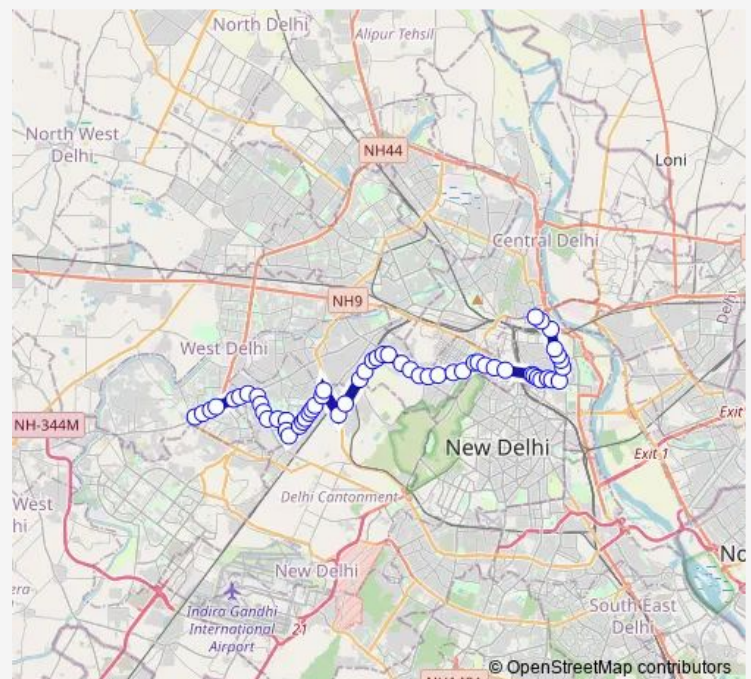

### Route schedule

Uttam Nagar — Isbt Kashmere Gate Terminal

Monday 05:30-19:45

Tuesday 05:30-19:45

Wednesday 05:30-19:45

Thursday 05:30-19:45

Friday 05:30-19:45

Saturday 05:30-19:45

### Route info

Direction: Uttam Nagar

Stops: 57

Trip Duration: 1 hour 41 min

838down

BusMaps

Government Press

Mayapuri Depot