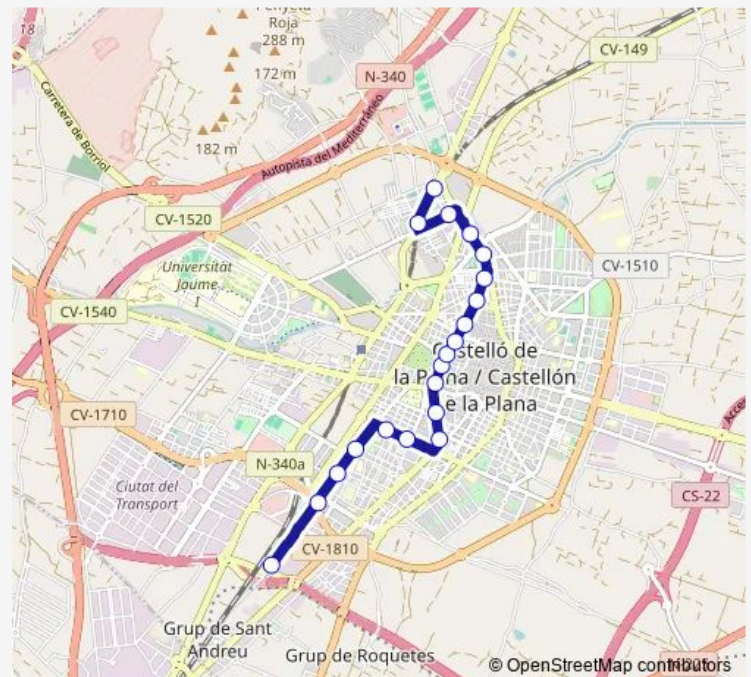

Ronda Magdalena (Caputxins)

Ronda Magdalena (pl. Columbretes)

Ronda Magdalena (pl. Teodoro Izquierdo)

Av. Benicàssim 4a

Av. Benicàssim (polígon Estadi)

Quadra Borriolenc

Av. Castell Vell

Hospital General (av. Castell Vell)

### Route schedule

Grup Lourdes — Hospital General (av. Castell Vell)

Monday 07:00-22:00

Tuesday 07:00-22:00

Wednesday 07:00-22:00

Thursday 07:00-22:00

Friday 07:00-22:00

Saturday 08:00-21:00

### Route info

Direction: Grup Lourdes

Stops: 20

Trip Duration: 0 hour 30 min

■ L7 — Hospital General-Grups

BusMaps

## Route info

Direction: Hospital General (av. Castell Vell)

Stops: 17

Trip Duration: 0 hour 30 min

L7 Bus time schedules and route maps are available in an offline PDF at [busmaps.com](https://busmaps.com). Use the [busmaps.com](https://busmaps.com) website to see live bus times, train schedule or subway schedule, and step-by-step directions for all public transit in Castello de la Plana