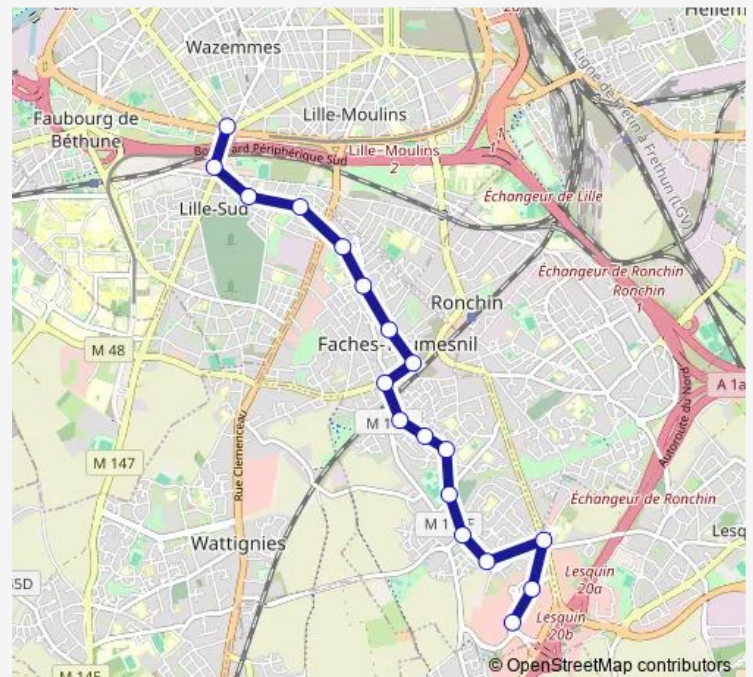

### Direction

Ctre Commercial — Porte Des Postes

18 stops

[Open route schedule](#)

- Ctre Commercial
- Moulin De Faches
- Moulin De Lesquin
- Jean Rostand
- Eglise
- Cimetiere
- Rue De Jemmapes
- Rue De Grenoble
- Av. De Roubaix
- Rue D'Haubourdin
- La Jappe
- Mairie
- Hoche
- Guesde
- Place Garonne
- Prevoyance
- Simons
- Porte Des Postes

### Route schedule

Ctre Commercial — Porte Des Postes

Monday	05:00-00:14 <sup>+1</sup>
Tuesday	05:00-00:08 <sup>+1</sup>
Wednesday	05:00-00:08 <sup>+1</sup>
Thursday	05:00-00:14 <sup>+1</sup>
Friday	05:00-00:08 <sup>+1</sup>
Saturday	05:00-00:07 <sup>+1</sup>
Sunday	06:57-00:14 <sup>+1</sup>

### Route info

Direction: Ctre Commercial

Stops: 18

Trip Duration: 0 hour 27 min

## Route info

Direction: Porte Des Postes

Stops: 18

Trip Duration: 0 hour 26 min

L7 Bus time schedules and route maps are available in an offline PDF at [busmaps.com](https://busmaps.com). Use the [busmaps.com](https://busmaps.com) website to see live bus times, train schedule or subway schedule, and step-by-step directions for all public transit in Lille