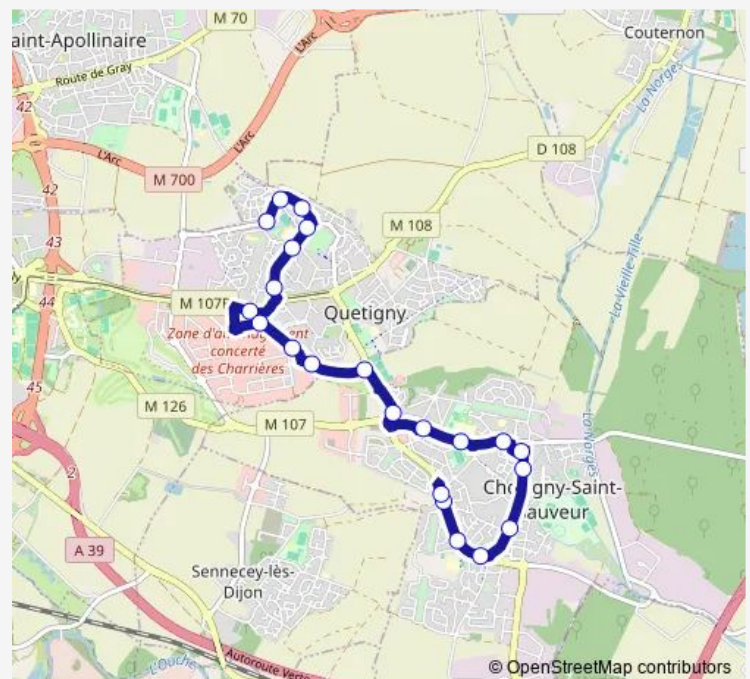

Thursday 05:23-20:45

Friday 05:23-20:45

Saturday 05:23-20:45

Sunday 06:50-20:36

Route info

Direction: Quetigny Europe

Stops: 22

Trip Duration: 0 hour 17 min

L7 — Quetigny Europe <> Chevigny

BusMaps

Direction

Chevigny — Quetigny Europe

21 stops

[Open route schedule](#)

Chevigny

L'Ogive

Thursday 05:14-20:49

Friday 05:14-20:49

Saturday 05:16-20:50

Sunday 06:26-20:36

Route info

Direction: Chevigny

Stops: 21

Trip Duration: 0 hour 19 min