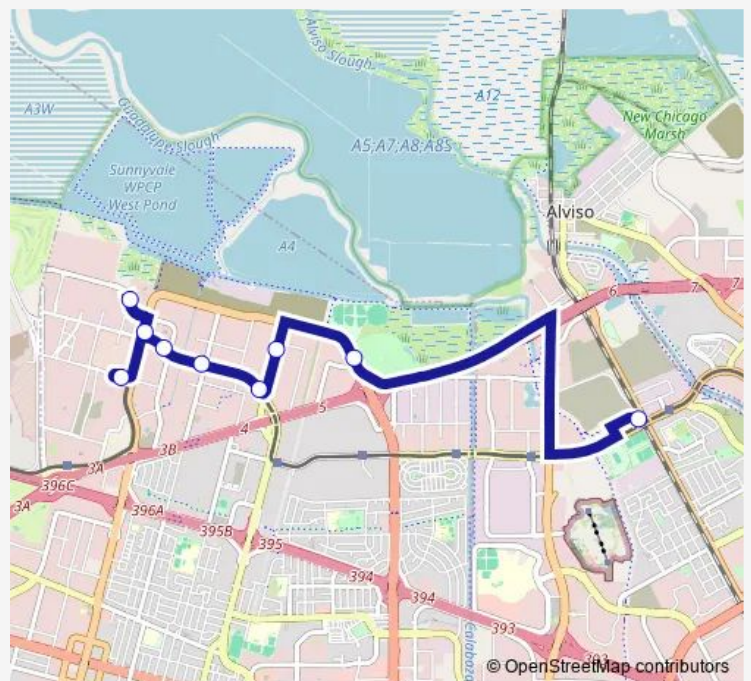

Crossman & Baltic

Java & Crossman

Java & Borregas

Java & Bordeaux

Mathilda & Java

1st & Mathilda

Lockheed Martin Transit Center

Route schedule

Great America ACE Amtrak Station — Lockheed Martin Transit Center

Monday	06:06-09:28
Tuesday	06:06-09:28
Wednesday	06:06-09:28
Thursday	06:06-09:28
Friday	06:06-09:28
Saturday	—
Sunday	—

Route info

Direction: Great America ACE Amtrak Station

Stops: 9

Trip Duration: 0 hour 28 min

ACE Red — North Sunnyvale

Direction

Lockheed Martin Transit Center — Great America ACE Amtrak Station

10 stops

[Open route schedule](#)

Lockheed Martin Transit Center

Great America ACE Amtrak Station

Route schedule

Lockheed Martin Transit Center — Great America ACE Amtrak Station

Monday 13:49-16:59

Tuesday 13:49-16:59

Wednesday 13:49-16:59

Thursday 13:49-16:59

Friday 13:49-16:59