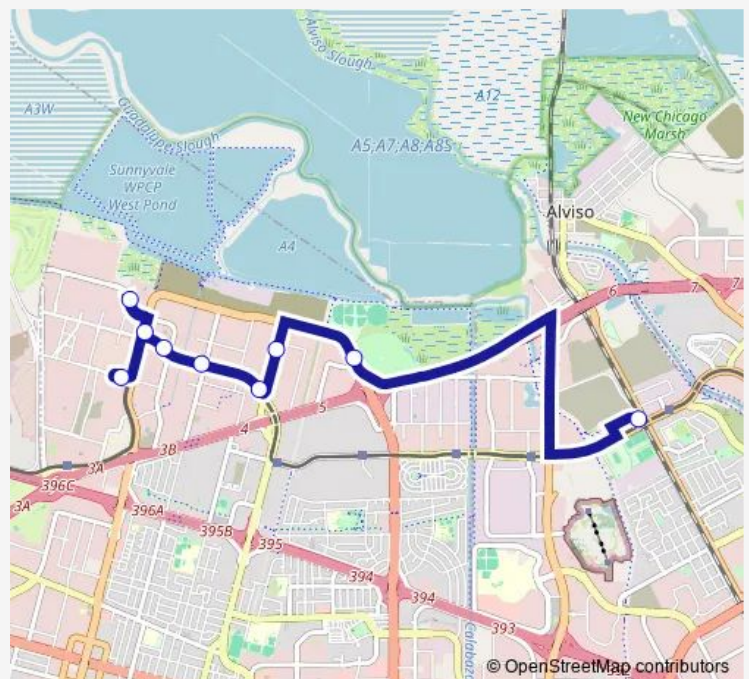

Great America ACE Amtrak Station — Lockheed Martin Transit Center

Monday 06:06-09:28

Tuesday 06:06-09:28

Wednesday 06:06-09:28

Thursday 06:06-09:28

Friday 06:06-09:28

Saturday —

Sunday —

Route info

Direction: Great America ACE Amtrak Station

Stops: 9

Trip Duration: 0 hour 28 min

ACE Red — North Sunnyvale

Direction

Lockheed Martin Transit Center — Great America ACE Amtrak Station

10 stops

Crossman & Baltic

Caribbean & Moffett Park

Great America ACE Amtrak Station

Route schedule

Lockheed Martin Transit Center — Great America ACE Amtrak Station

Monday 13:49-16:59

Tuesday 13:49-16:59

Wednesday 13:49-16:59

Thursday 13:49-16:59

Friday 13:49-16:59

Saturday —

Sunday —

Route info

Direction: Lockheed Martin Transit Center

Stops: 10

Trip Duration: 0 hour 40 min