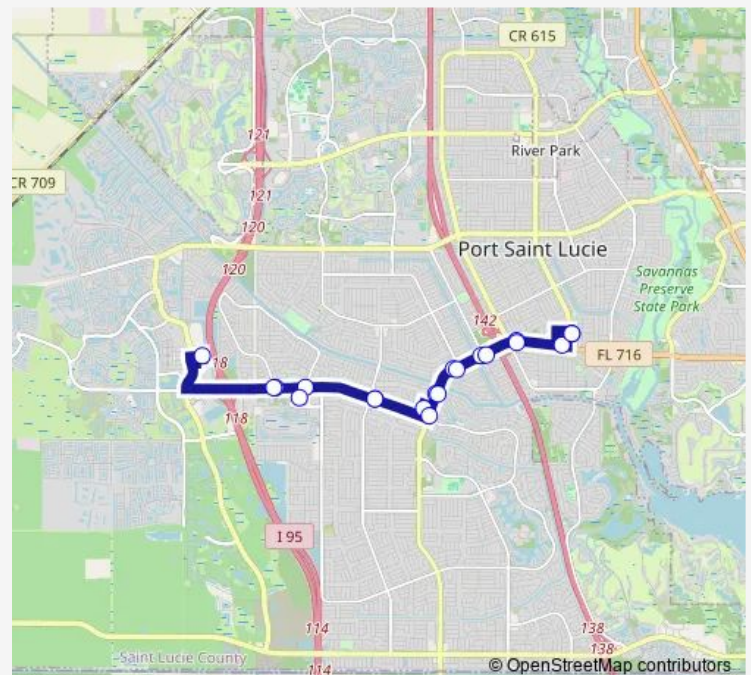

Bus Route 5 - Port St Lucie / Gatlin Blvd

[Go to website](#)

Direction

PSL Community Center — PSL Community Center

20 stops

[Open route schedule](#)

PSL Community Center

PSL City Hall

Victoria Square

PSL Blvd & Cameo Blvd - (West)

PSL Blvd & Sansom LN - (West)

PSL Blvd & Dalton AVE - (West)

Bravo Supermarket

Gatlin Blvd & Dakota St

Gatlin Blvd & Import Dr

Gatlin Blvd & Savage Blvd

Tradition Landings

Gatlin Blvd & Fondura Blvd

Walmart - Gatlin Blvd

Gatlin Blvd & Savona Blvd

CVS Pharmacy - (Gatlin)

PSL Blvd & Dalton AVE - (East)

PSL Blvd & Sansom LN - (East)

PSL Blvd & Cameo Blvd - (East)

Friday 07:00-17:00

Saturday —

Sunday —

Route info

Direction: PSL Community Center

Stops: 20

Trip Duration: 1 hour 0 min

Route 5 - Port St Lucie / Gatlin Blvd