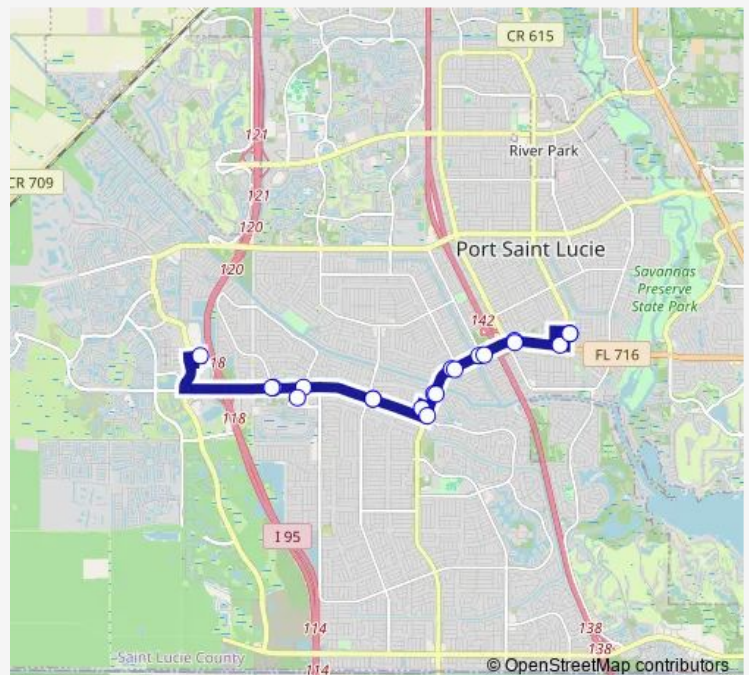

Victoria Square

PSL Blvd & Cameo Blvd - (West)

PSL Blvd & Sansom LN - (West)

PSL Blvd & Dalton AVE - (West)

Bravo Supermarket

Gatlin Blvd & Dakota St

Gatlin Blvd & Import Dr

Gatlin Blvd & Savage Blvd

Tradition Landings

Gatlin Blvd & Fondura Blvd

Walmart - Gatlin Blvd

Gatlin Blvd & Savona Blvd

CVS Pharmacy - (Gatlin)

PSL Blvd & Dalton AVE - (East)

PSL Blvd & Sansom LN - (East)

PSL Blvd & Cameo Blvd - (East)

Friday 07:00-17:00

Saturday —

Sunday —

Route info

Direction: PSL Community Center

Stops: 20

Trip Duration: 1 hour 0 min

Route 5 - Port St Lucie / Gatlin Blvd