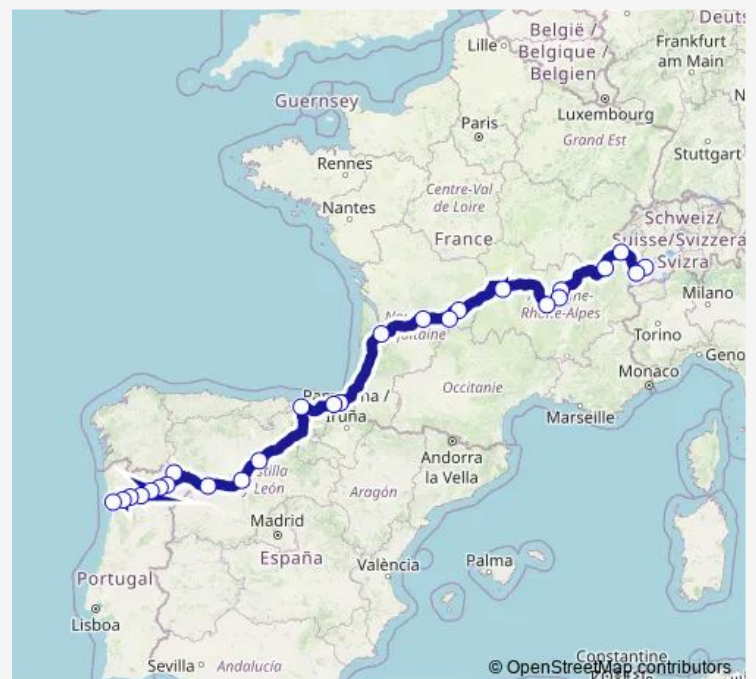

Lausanne (P+R Vélodrome)

Geneva (central bus station)

Lyon (Perrache Bus Station)

Givors (South Lyon)

Saint-Étienne

Clermont-Ferrand (Bus Station)

Tulle (Péage Nord)

Brive-la-Gaillarde (Centre Commercial Ouest)

Périgueux (Créavallée Nord)

Bordeaux Saint-Jean (Paludate)

Hendaye

San Sebastian / Donostia (Bus Station)

Bilbao (Bus Station)

International Interconnection Hub

Valladolid (Bus Station)

Zamora (Bus Station)

Thursday 07:35-08:35

Friday 13:15-14:15

Saturday 07:35-08:35

Sunday —

Route info

Direction: Sion (Rue Traversière)

Stops: 26

Trip Duration: 30 hour 5 min

FlixBus N1157 — Porto - Bragança - Hub - Lyon - Sion

Murça

Vila Real (Bus Station)

Amarante (Bus Station)

Penafiel

Porto (TIC - Campanhã)

Direction

Porto (TIC - Campanhã) — Sion (Rue Traversière)