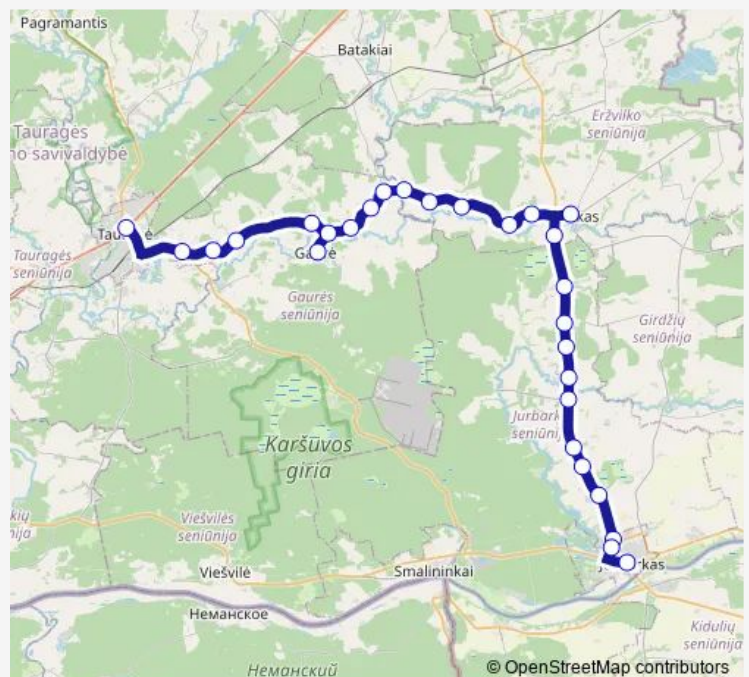

Bus 11* Jurbarkas–Pašaltuonys–Tauragė–Jurbarkas

[Go to website](#)

Direction

Jurbarko autobusų stotis — Tauragės autobusų stotis

29 stops

[Open route schedule](#)

Jurbarko autobusų stotis

Ligoninė

Jurbarkai

Dainiai

Mokinių sust.

Vajotai

Vertimų kelias

Žindaičiai

Pavidaujo kryžkelė

Balniai

Vilniškiai

Balandžiai

Eržvilkas

Kulvertiškės

Butaičiai

Pašaltuonys

Eimantai

Steigvilai

Traklaukas

Milgaudžiai

Vėžaičiai

Route schedule

Jurbarko autobusų stotis — Tauragės autobusų stotis

Monday 08:15

Tuesday 08:15

Wednesday 08:15

Thursday 08:15

Friday 08:15

Saturday —

Sunday —

Route info

Direction: Jurbarko autobusų stotis

Stops: 29

Trip Duration: 1 hour 31 min

11* — Jurbarkas–Pašaltuonys–Tauragė–Jurbarkas

BusMaps