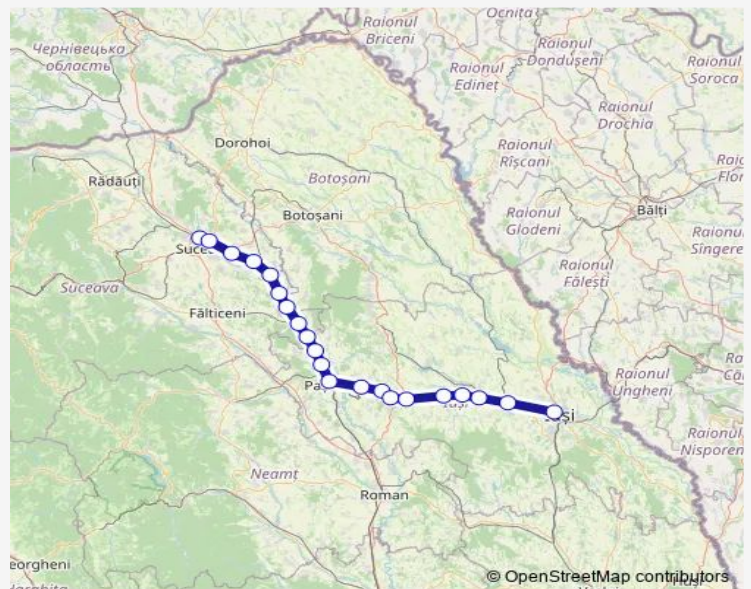

Suceava Nord — Iași

Monday 09:18-19:10

Tuesday 09:18-19:10

Wednesday 09:18-19:10

Thursday 09:18-19:10

Friday 09:18-19:10

Saturday 12:12-19:10

Sunday 12:12-19:10

Route info

Direction: Suceava Nord

Stops: 21

Trip Duration: 3 hour 10 min

Podu Iloaiei

Lețcani

Iași

R: Suceava Nord - Iași Rail time schedules and route maps are available in an offline PDF at busmaps.com. Use the busmaps.com website to see live bus times, train schedule or subway schedule, and step-by-step directions for all public transit in Costesti