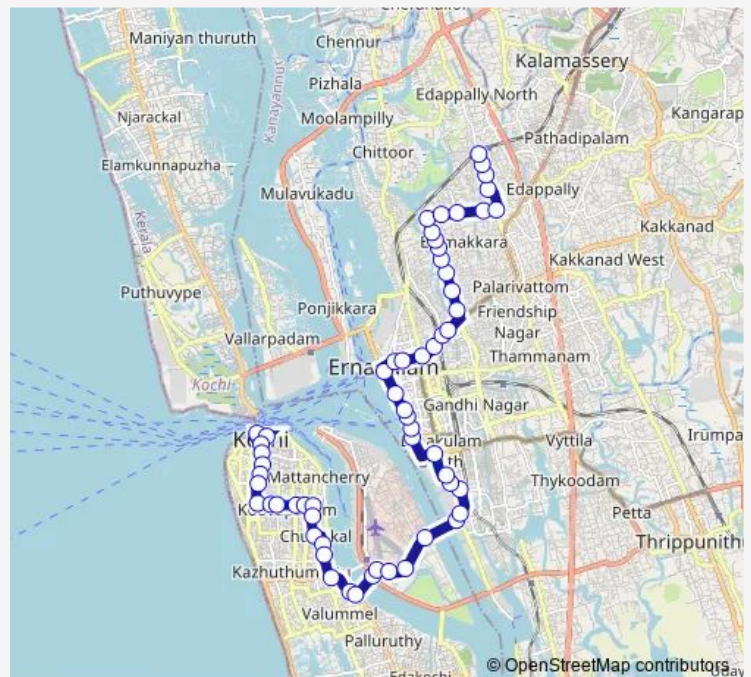

Saturday 06:00

Sunday 06:00

Route info

Direction: Fort Kochi Stand

Stops: 60

Trip Duration: 1 hour 8 min

Fort Kochi ↔ Ponekkara

CPT Junction

Mattancherry Halt

Airport

Vathuruthy

Naval Base

Thevara Junction

Thevara

Atlantis

Cochin Shipyard Main Gate

Thursday 06:00

Friday 06:00

Saturday 06:00

Sunday 06:00

Route info

Direction: Ponekkara

Stops: 62

Trip Duration: 1 hour 9 min