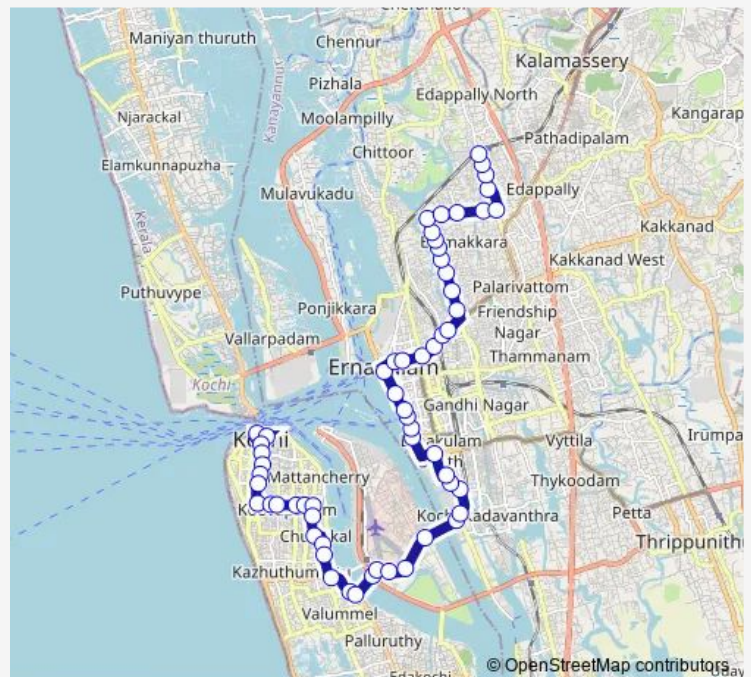

### Route schedule

Fort Kochi Stand — Ponekkara

Monday 06:00

Tuesday 06:00

Wednesday 06:00

Thursday 06:00

Friday 06:00

Saturday 06:00

### Route info

Direction: Fort Kochi Stand

Stops: 60

Trip Duration: 1 hour 8 min

Fort Kochi ↔ Ponekkara

CPT Junction

Mattancherry Halt

Airport

## Route info

Direction: Ponekkara

Stops: 62

Trip Duration: 1 hour 9 min

Boat Jetty Junction

Hospital Junction

Maharajas Hostel

Jose Junction