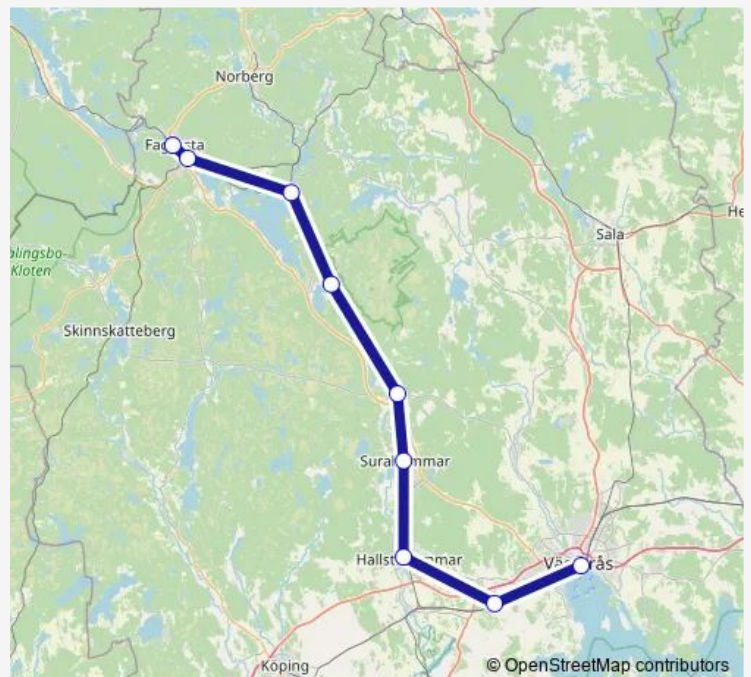

Long Distance Trains 8070

[Go to website](#)

Direction

undefined — undefined

0 stops

[Open route schedule](#)

Route schedule

undefined — undefined

Monday	12:26
Tuesday	—
Wednesday	—
Thursday	12:26
Friday	12:26
Saturday	12:42-12:26
Sunday	12:42-12:26

Route info

Direction:

Stops: 0

Trip Duration: — min

■ 8070