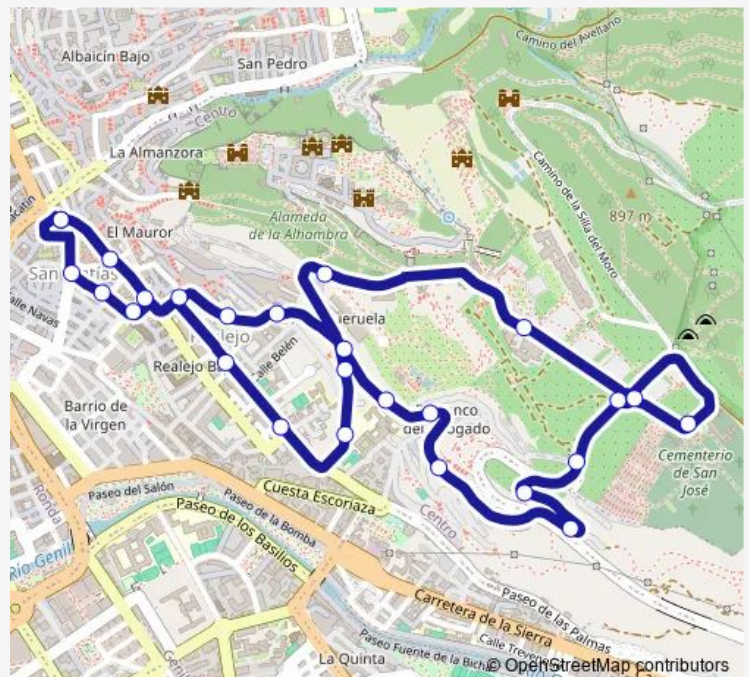

Wednesday 07:00-22:00

Thursday 07:00-22:00

Friday 07:00-22:00

Saturday 07:00-22:00

Sunday 07:00-22:00

Route info

Direction: Plaza Isabel la Católica 4

Stops: 26

Trip Duration: 0 hour 24 min

C35 — Cementerio - Barranco Abogado - Centro

Cuesta del Realejo 1

Plaza de Santo Domingo

Jesús y María 13

Jesús y María 1

Plaza Isabel la Católica 4

C35 Bus time schedules and route maps are available in an offline PDF at busmaps.com. Use the busmaps.com website to see live bus times, train schedule or subway schedule, and step-by-step directions for all public transit in Granada