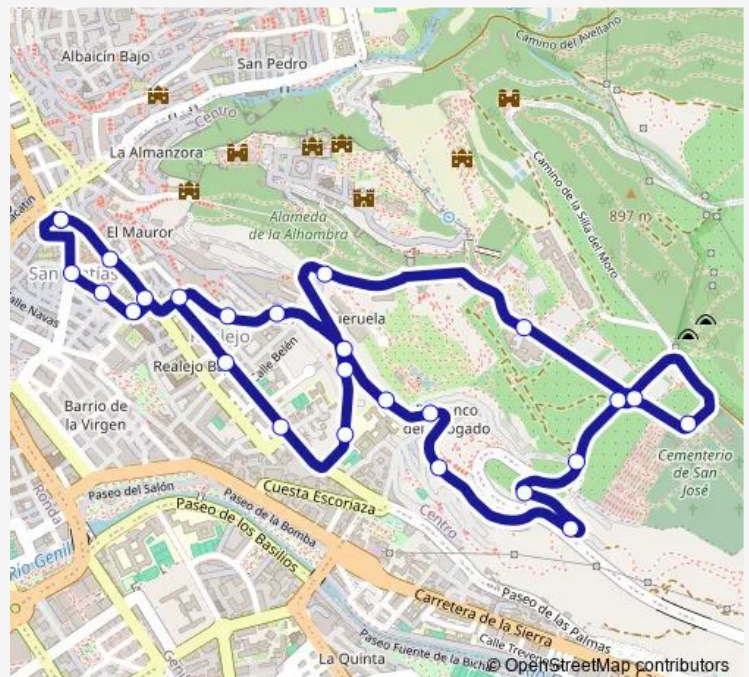

Wednesday 07:00-22:00

Thursday 07:00-22:00

Friday 07:00-22:00

Saturday 07:00-22:00

Sunday 07:00-22:00

**Route info**

Direction: Plaza Isabel la Católica 4

Stops: 26

Trip Duration: 0 hour 24 min

C35 — Cementerio - Barranco Abogado - Centro

Cuesta del Realejo 1

Plaza de Santo Domingo

Jesús y María 13

Jesús y María 1

Plaza Isabel la Católica 4

C35 Bus time schedules and route maps are available in an offline PDF at [busmaps.com](https://busmaps.com). Use the [busmaps.com](https://busmaps.com) website to see live bus times, train schedule or subway schedule, and step-by-step directions for all public transit in Granada