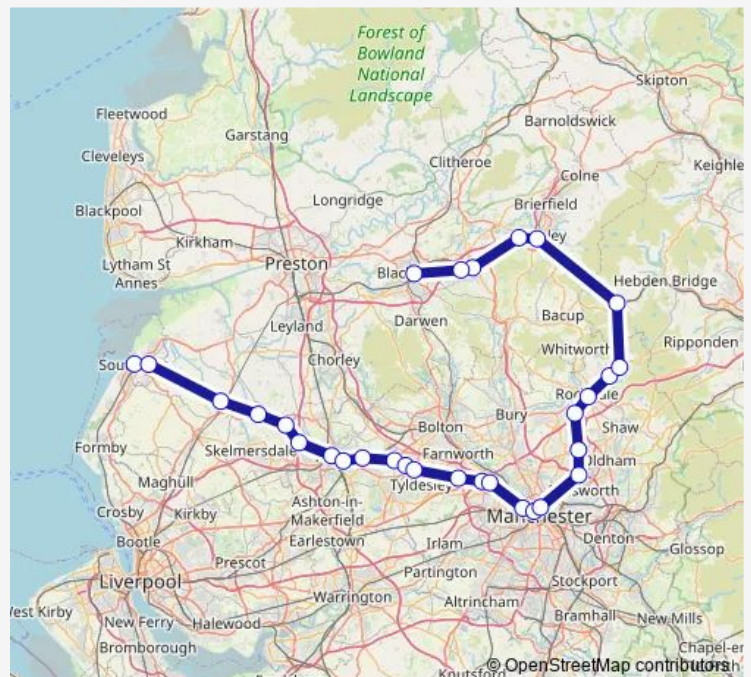

### Route schedule

Southport — Blackburn

Monday —

Tuesday —

Wednesday —

Thursday —

Friday —

Saturday —

### Route info

Direction: Southport

Stops: 30

Trip Duration: 2 hour 40 min

■ Nt:Sop->Bbn — NT train service from SOP to Bbn

Rochdale

Smithy Bridge

Littleborough

## Route schedule

Southport — Blackburn

Monday 06:48

Tuesday 06:48

Wednesday 06:48

Thursday 06:48

Friday 06:48

Saturday 06:48