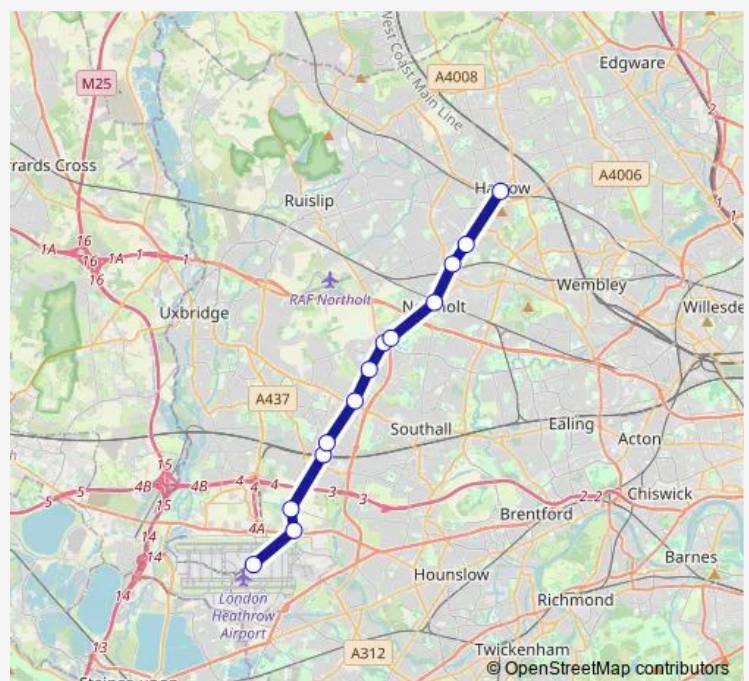

Yeading / White Hart Roundabout

Yeading / Dilston Close

Yeading Lane / Willow Tree Lane

Hayes / The Grapes

Hayes Town Centre

Hayes & Harlington Station

Harlington High Street / Sipson Lane

Harlington Corner

Heathrow Central Bus Station

### Route schedule

Harrow Bus Station — Heathrow Central Bus Station

Monday 05:40-22:50

Tuesday 05:40-22:50

Wednesday 05:40-22:50

Thursday 05:40-22:50

Friday 05:40-22:50

Saturday 05:40-22:50

### Route info

Direction: Harrow Bus Station

Stops: 13

Trip Duration: 0 hour 37 min