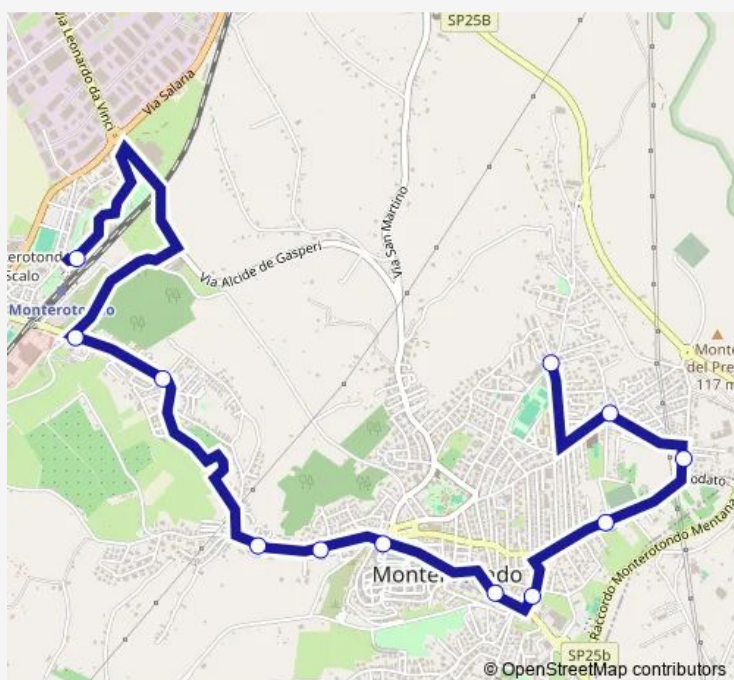

Monterotondo | Via Turati Via Terminillo # f13846

Monterotondo | Via Gramsci Via Monti Sabini # f13847

Monterotondo | Via Gramsci Via Volturno # f13848

Monterotondo | Piazza Libertà # f13849

Monterotondo | Ospedale SS. Gonfalone # f15319

Monterotondo | Via Corsica # f13921

Monterotondo | Cimitero # f13853

Monterotondo | Via Isonzo / Liceo Catullo # f13854

Monterotondo | Via Pompili Via Piave # f13855

Monterotondo | Via Unione (Stadio) | Liceo Scientifico G.Peano # f13923

Route schedule

Monterotondo | Stazione FS # f13938 — Monterotondo | Via Unione (Stadio) | Liceo Scientifico G.Peano # f13923

Monday	18:00
Tuesday	18:00
Wednesday	18:00
Thursday	18:00
Friday	18:00
Saturday	—
Sunday	—

Route info

Direction: Monterotondo | Stazione FS # f13938

Stops: 12

Trip Duration: 0 hour 20 min

Bus time schedules and route maps are available in an offline PDF at busmaps.com. Use the busmaps.com website to see live bus times, train schedule or subway schedule, and step-by-step directions for all public transit in Monterotondo