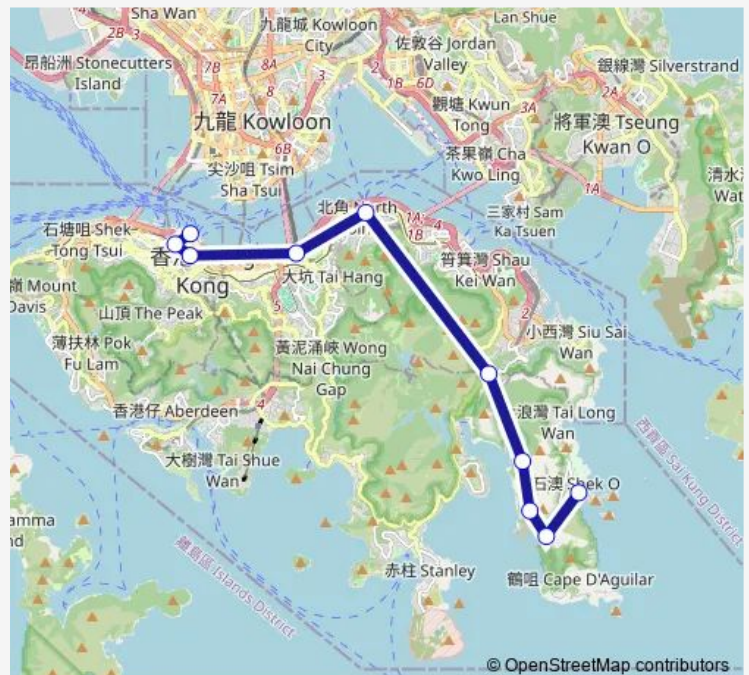

[Ctb] Central (Star Ferry)

Route schedule

[Ctb] Shek O — [Ctb] Central (Star Ferry)

Monday	—
Tuesday	—
Wednesday	—
Thursday	—
Friday	—
Saturday	17:00
Sunday	17:00

Route info

Direction: [Ctb] Shek O

Stops: 10

Trip Duration: 0 hour 50 min

■ X9 — Shek O - Central (Star Ferry)

X9 Bus time schedules and route maps are available in an offline PDF at busmaps.com. Use the busmaps.com website to see live bus times, train schedule or subway schedule, and step-by-step directions for all public transit in Hong Kong