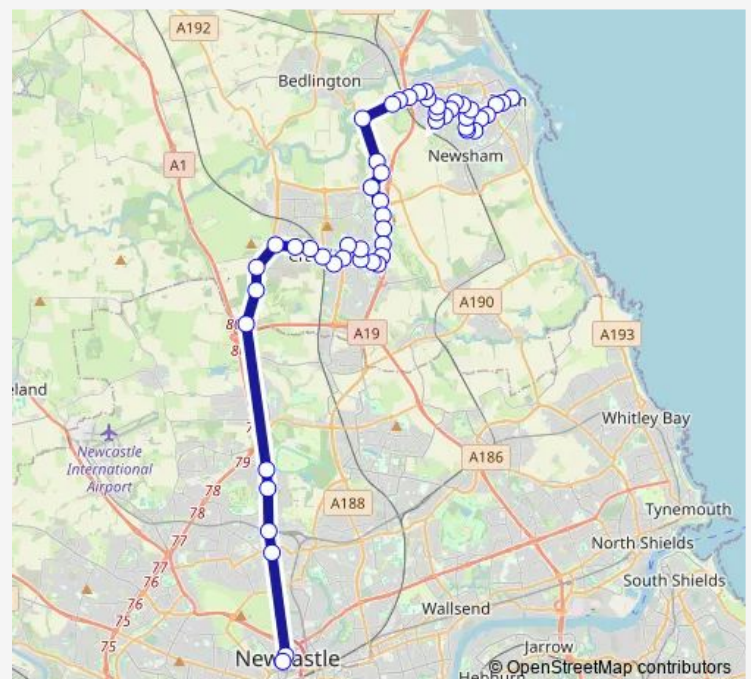

### Direction

Haymarket Bus Station — Bus station

51 stops

[Open route schedule](#)

Haymarket Bus Station

High Street - Ivy Road

Regent Centre Interchange

Brunton Park

Westmorland Way

Dudley Lane Shops

Newlyn Drive Roundabout

East West Link Road

Telephone Exchange

Cornhill Road

Mayfield Avenue

Sea View Park

### Route schedule

Haymarket Bus Station — Bus station

Monday 06:15-22:38

Tuesday 06:15-22:38

Wednesday 06:15-22:38

Thursday 06:15-22:38

Friday 06:15-22:38

Saturday 07:27-22:38

### Route info

Direction: Haymarket Bus Station

Stops: 51

Trip Duration: 1 hour 15 min

X9 — Blyth - Newcastle

Eastfield Glade

Eastfield Grange

Community centre