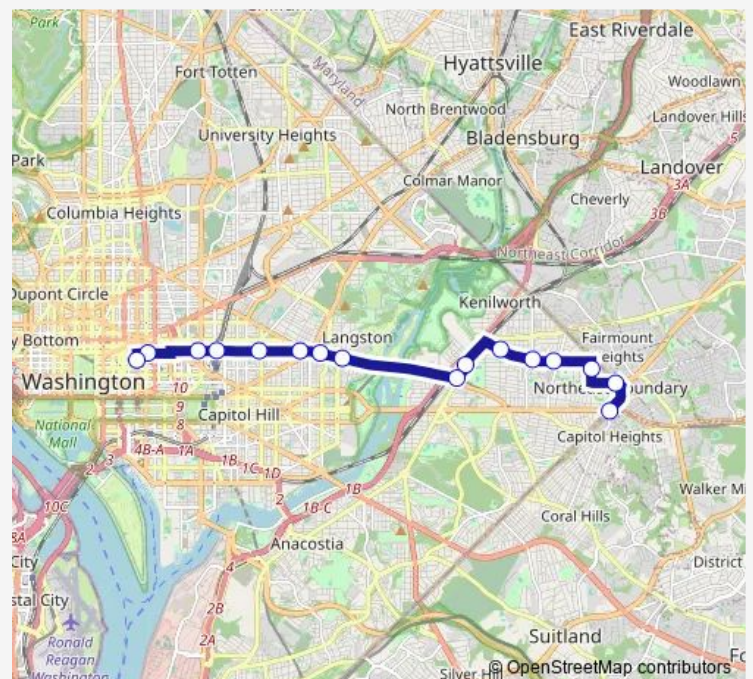

H St Ne+14 St Ne

H St Ne+8 St Ne

H St NE+Union Station Garage

H St Nw+N Capitol St Nw

H St NW+7 St NW

9 St NW+G St NW

Route schedule

Capitol Heights+Bay D — 9 St NW+G St NW

Monday 06:15-18:04

Tuesday 06:15-18:04

Wednesday 06:15-18:04

Thursday 06:15-18:04

Friday 06:15-18:04

Saturday —

Sunday —

Route info

Direction: Capitol Heights+Bay D

Stops: 16

Trip Duration: 0 hour 39 min

X9 — Benning Road-H Street Limited

Direction

9 St NW+G St NW — Minnesota Ave Station+Bay L

10 stops

[Open route schedule](#)

Friday 09:00-15:00

Saturday —

Sunday —

Route info

Direction: 9 St NW+G St NW

Stops: 10

Trip Duration: 0 hour 29 min

Direction