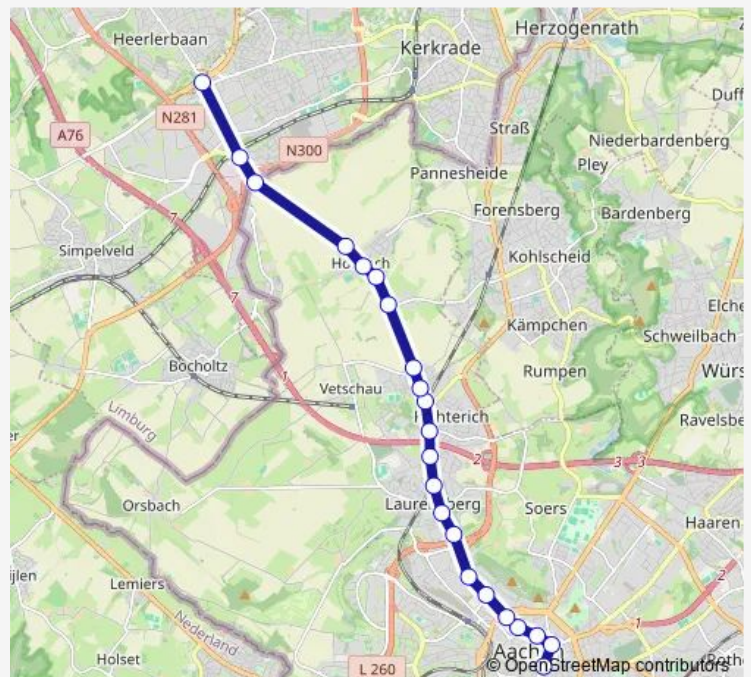

### Route schedule

Aachen, Elisenbrunnen — Kerkrade, Parkstad Stadion

Monday	25:30-02:30 <sup>+1</sup>
Tuesday	—
Wednesday	25:30-02:30 <sup>+1</sup>
Thursday	25:30-02:30 <sup>+1</sup>
Friday	25:30-02:30 <sup>+1</sup>
Saturday	25:30-02:30 <sup>+1</sup>
Sunday	25:30-02:30 <sup>+1</sup>

### Route info

Direction: Aachen, Elisenbrunnen

Stops: 22

Trip Duration: 0 hour 24 min

## Direction

Aachen, Elisenbrunnen — Aachen, Richterich Schönauer Friede

15 stops

[Open route schedule](#)

Aachen, Elisenbrunnen

Aachen, Bushof

Aachen, Minoritenstraße

Aachen, Driescher Gässchen (Rwth Aachen)

## Route info

Direction: Aachen, Elisenbrunnen

Stops: 15

Trip Duration: 0 hour 14 min