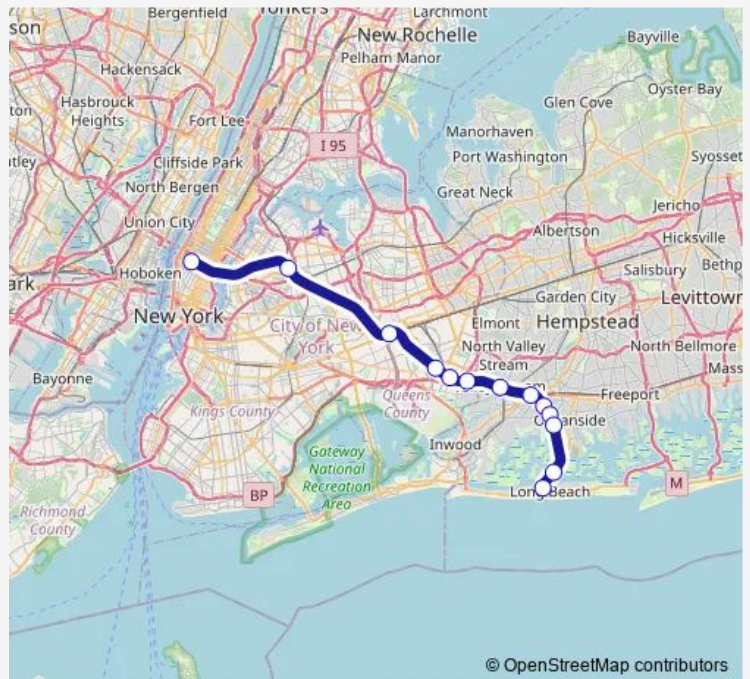

Rail Long Beach Branch

[Go to website](#)

Direction
 Grand Central — Long Beach

11 stops

[Open route schedule](#)

- Grand Central
- Forest Hills
- Jamaica
- Rosedale
- Valley Stream
- Lynbrook
- Centre Avenue
- East Rockaway
- Oceanside
- Island Park
- Long Beach

Route schedule
 Grand Central — Long Beach

Monday	19:18
Tuesday	19:18
Wednesday	19:18
Thursday	19:18
Friday	19:18
Saturday	—
Sunday	—

Route info

Direction: Grand Central

Stops: 11

Trip Duration: 0 hour 52 min

© OpenStreetMap contributors

Direction

Long Beach — Penn Station

15 stops

[Open route schedule](#)

Long Beach

Island Park

Oceanside

East Rockaway

Centre Avenue

Lynbrook

Valley Stream

Rosedale

Laurelton

Locust Manor

Jamaica