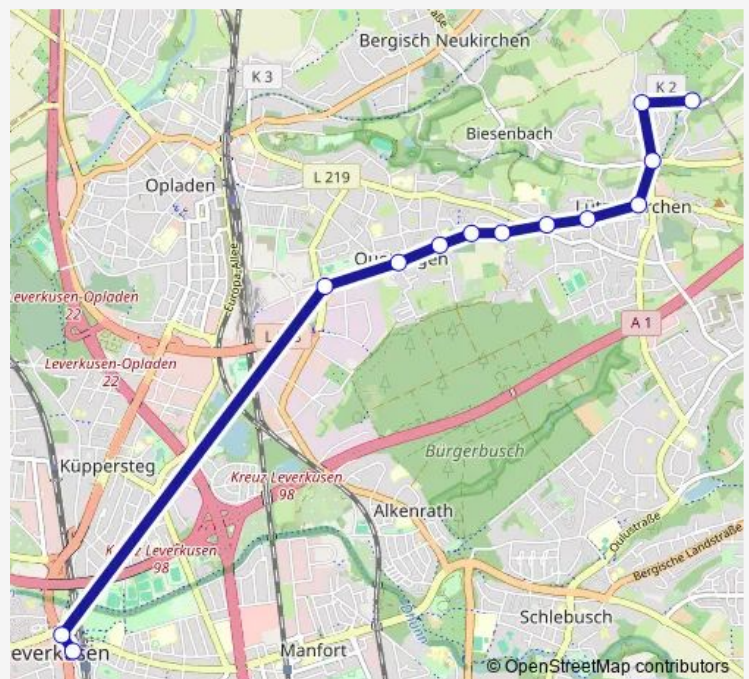

Leverkusen Quettingen Jakobistr.

Leverkusen Quettingen Quettinger Str.

Leverkusen Wiesdorf Rathaus-Galerie

Wiesdorf Leverkusen Mitte Bf

Route schedule

Leverkusen Lützenkirchen Forellental — Wiesdorf Lev-
erkusen Mitte Bf

Monday 04:52-23:36

Tuesday 06:34-23:36

Wednesday 08:36-23:36

Thursday 04:52-23:36

Friday 04:52-23:36

Saturday 06:34-23:36

Sunday 08:36-23:36

Route info

Direction: Leverkusen Lützenkirchen Forellental

Stops: 13

Trip Duration: 0 hour 21 min

Direction

Wiesdorf Leverkusen Mitte Bf — Leverkusen
Lützenkirchen Forellental

13 stops

[Open route schedule](#)

Wiesdorf Leverkusen Mitte Bf

Sunday 09:10-00:10⁺¹

Route info

Direction: Wiesdorf Leverkusen Mitte Bf

Stops: 13

Trip Duration: 0 hour 25 min

SB20 Bus time schedules and route maps are available in an offline PDF at busmaps.com. Use the busmaps.com website to see live bus times, train schedule or subway schedule, and step-by-step directions for all public transit in Leverkusen