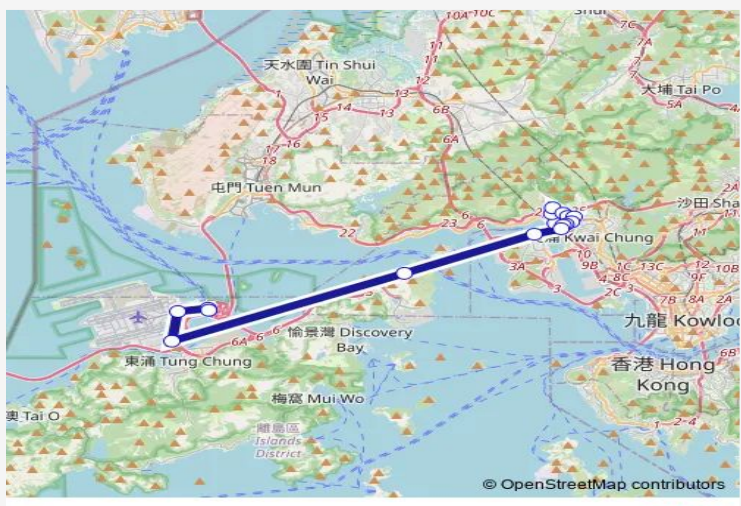

Route schedule

[Ctb] Nina Tower[[Kmb] Nina Tower BUS Terminus[[Lwb] Nina Tower BUS Terminus — [Ctb] Hong Kong-Zhuhai-Macao Bridge Hong Kong Port[[Db] Domestic NON-Franchised BUS Pick-UP Area OF Hong Kong-Zhuhai-Macao Bridge (Hong Kong Port) Public Transport Interchange (Pick UP Only)[[Lwb] Hzmb Hong Kong Port[[Nlb] Hzmb Hong Kong Port[[Pi] Domestic NON-Franchised BUS Pick-UP Area OF Hong Kong-Zhuhai-Macao Bridge (Hong Kong Port) Public Transport Interchange

Monday	04:00-04:55
Tuesday	04:00-04:55
Wednesday	04:00-04:55
Thursday	04:00-04:55
Friday	04:00-04:55
Saturday	04:00-04:55
Sunday	04:00-04:55

Route info

Direction: [Ctb] Nina Tower[[Kmb] Nina Tower BUS Terminus[[Lwb] Nina Tower BUS Terminus

Stops: 16

Trip Duration: 1 hour 9 min