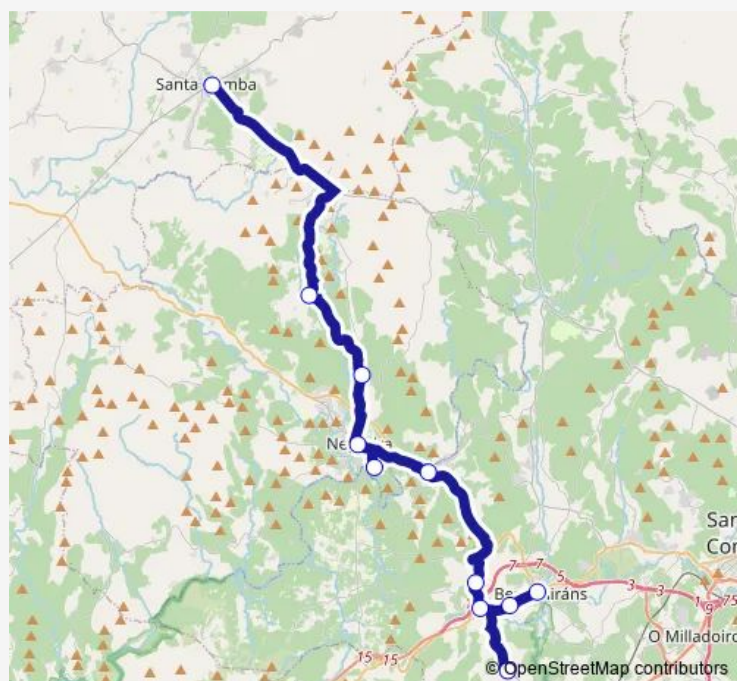

## Route schedule

San Salvador De Bastavale — Santa Comba

Monday	—
Tuesday	—
Wednesday	—
Thursday	—
Friday	—
Saturday	23:30
Sunday	—

## Route info

Direction: San Salvador De Bastavale

Stops: 11

Trip Duration: 0 hour 50 min

■ Xg804018 — San Salvador de Bastavales-Negreira-Santa Comba (Noitebus)

**Direction**

Santa Comba — San Salvador De Bastavale

11 stops

[Open route schedule](#)

Santa Comba

A Baña

San Mamede

Negrreira

Logrosa

Ponte Maceiras

## Route schedule

Santa Comba — San Salvador De Bastavale

Monday —

Tuesday —

Wednesday —

Thursday —

Friday —

Saturday —