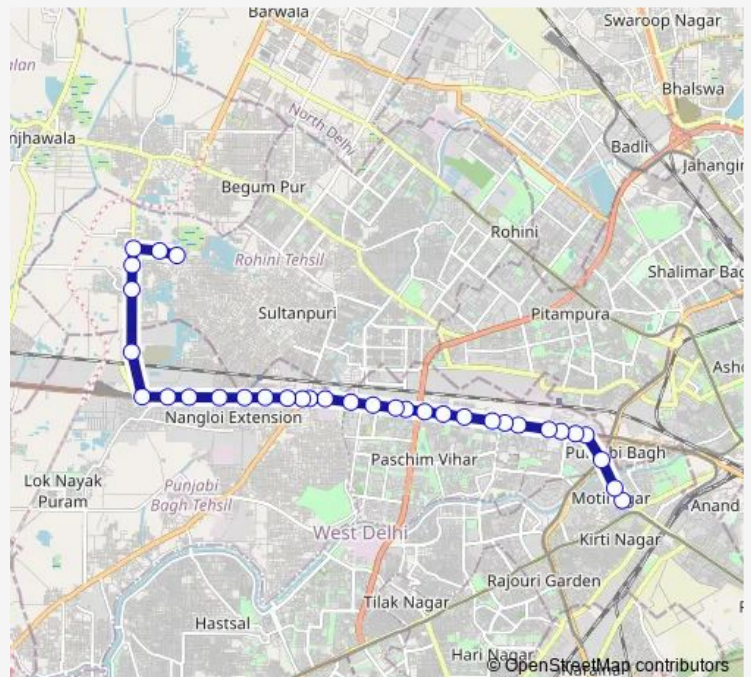

### Direction

Karampura Terminal — Mubarakpur Dabas

33 stops

[Open route schedule](#)

- Karampura Terminal
- New Moti Nagar B Block
- Punjabi Bagh Terminal
- Maharaja Agrasen Hospital
- Shivaji Park
- SPM College
- Madipur Village
- Madipur JJ Colony
- Ordinance Depot
- Avtar Enclave
- Multan Nagar
- Paschim Vihar Market
- Peera Garhi Chowk
- Peera Garhi Metro Station
- Udyog Nagar
- Inder Enclave
- Jwala Puri / Nangloi Depot
- Surajmal Stadium
- Sultanpuri Crossing
- Nangloi (Najafgarh Road)
- Nangloi Metro Station

### Route schedule

Karampura Terminal — Mubarakpur Dabas

Monday	12:24-15:18
Tuesday	12:24-15:18
Wednesday	12:24-15:18
Thursday	12:24-15:18
Friday	12:24-15:18
Saturday	12:24-15:18
Sunday	12:24-15:18

### Route info

Direction: Karampura Terminal

Stops: 33

Trip Duration: 1 hour 5 min

■ 991stlup

BusMaps

Nangloi JJ Colony Lokesh Cinema

Qamruddin Nagar Terminal