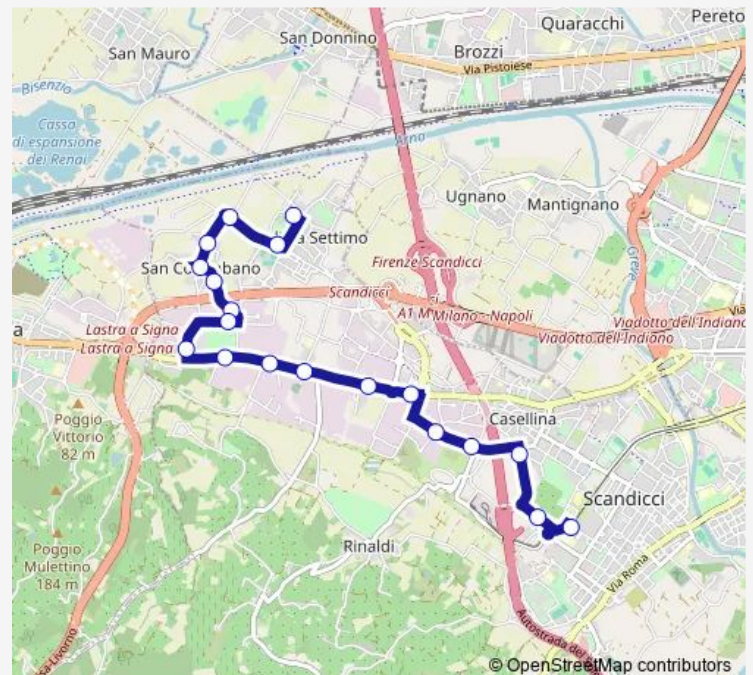

Pisana Parlamento Europeo

Pisana Charta '77

Newton Deposito At

Newton Bachelet

Don Perosi Cristofori

Costituzione T1 Villa Costanza

T1 De Andre'

Route schedule

Badia A Settimo — T1 De Andre'

Monday	05:25-20:45
Tuesday	05:25-20:45
Wednesday	05:25-20:45
Thursday	05:25-20:45
Friday	05:25-20:45
Saturday	05:25-20:48
Sunday	—

Route info

Direction: Badia A Settimo

Stops: 19

Trip Duration: 0 hour 22 min

Direction

T1 De Andre' — Badia A Settimo

22 stops

[Open route schedule](#)

T1 De Andre'

Vespucci Manzoni

Manzoni

Thursday 05:25-21:10

Friday 05:25-21:10

Saturday 05:25-21:10

Sunday —

Route info

Direction: T1 De Andre'

Stops: 22

Trip Duration: 0 hour 25 min