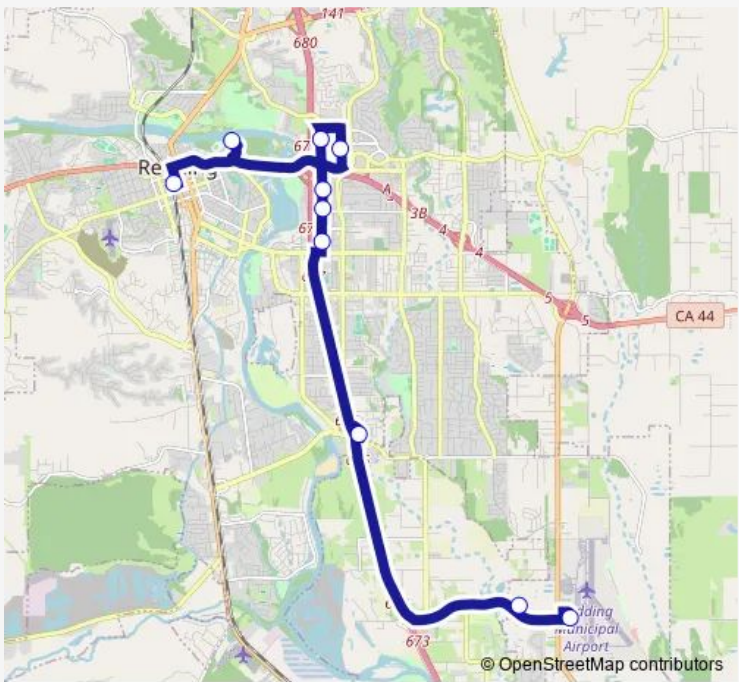

Bus 15 Churn Creek/Knightson/Airport

[Go to website](#)

Direction
 Downtown Passenger Terminal — Redding Regional Airport
 11 stops
[Open route schedule](#)

- Downtown Passenger Terminal
- Turtle Bay Exploration Park (Sheraton)
- Canby Transfer Center
- Hilltop Dr at Browning St
- Hilltop Dr at Rockaway Dr
- Hilltop Dr at E. Palisades Ave
- Hilltop Dr at Presidio St
- Hilltop Dr at Mistletoe Ln
- Hilltop Dr at Industrial St
- Hilltop Dr at Commerce St
- Redding Regional Airport

Direction

Downtown Passenger Terminal — Redding Regional Airport

14 stops

[Open route schedule](#)

Downtown Passenger Terminal

Turtle Bay Exploration Park (Sheraton)

Canby Transfer Center

Hilltop Dr at Browning St

Friday 07:20-17:00

Saturday 07:20-17:00

Sunday —

Route info

Direction: Downtown Passenger Terminal

Stops: 14

Trip Duration: 0 hour 47 min

Direction

Monday 05:20-17:26

Tuesday 05:20-17:26

Wednesday 05:20-17:26

Thursday 05:20-17:26

Friday 05:20-17:26

Saturday 08:20-17:26

Sunday —

Route info