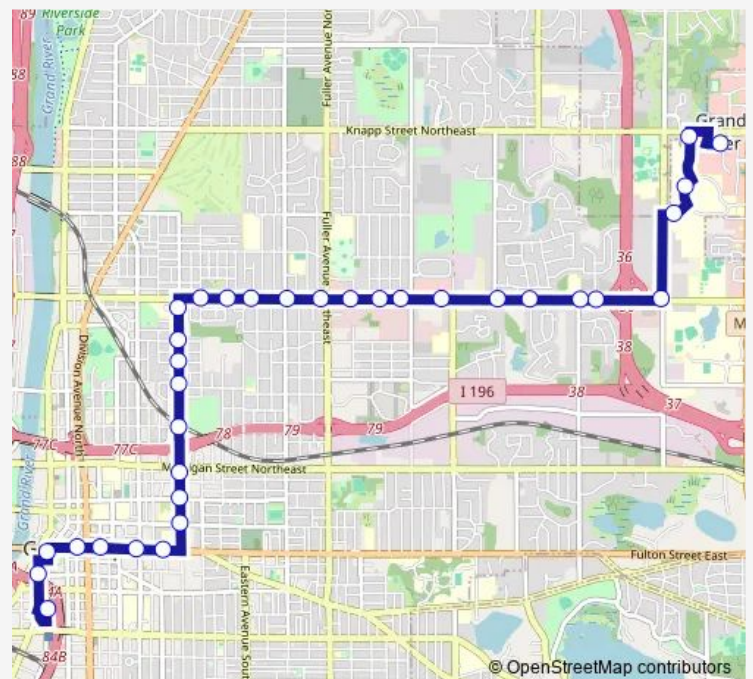

### Direction

Rapid Central Station — Meijer - Knapp's Corner

33 stops

[Open route schedule](#)

Rapid Central Station

Ottawa/Oakes (Nb)

Fulton/Van Andel Arena (Eb)

Fulton/Sheldon (Eb)

### Route schedule

Rapid Central Station — Meijer - Knapp's Corner

Monday 05:25-22:20

Tuesday 05:25-22:20

Wednesday 05:25-22:20

Thursday 05:25-22:20

Friday 05:25-22:20

Saturday 06:45-21:15

### Route info

Direction: Rapid Central Station

Stops: 33

Trip Duration: 0 hour 26 min

15 — East Leonard

Leonard/Ball (Eb)

Leonard/Plymouth (Eb)

Leonard/Perkins (Eb)

Meijer - Knapp's Corner

**Direction**

Meijer - Knapp's Corner — Rapid Central Station

33 stops

[Open route schedule](#)

Meijer - Knapp's Corner

Kctc Dr/Knapp (Sb)

Kent Career Tech Center (Sb)