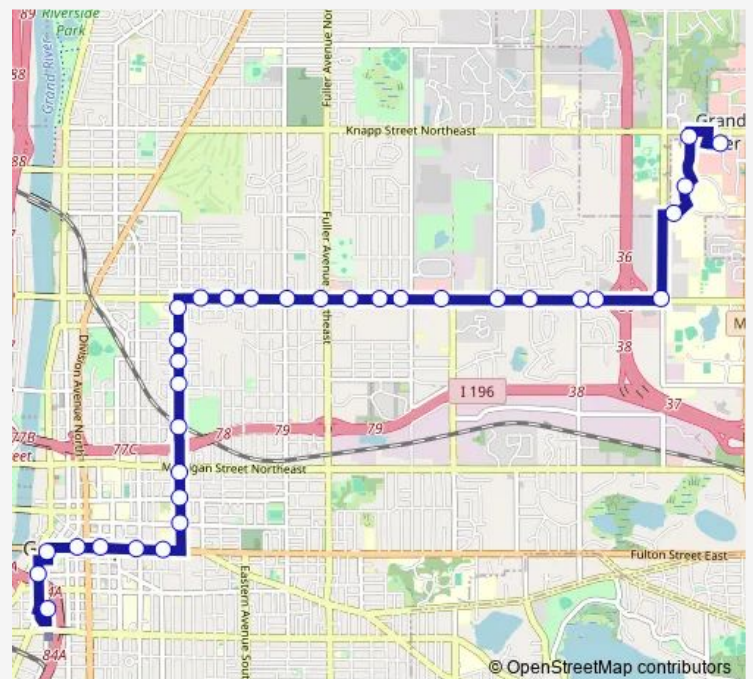

Leonard/Fuller (Eb)

Leonard/Leonard Fuller Plaza (Eb)

Leonard/Lewis (Eb)

Route schedule

Rapid Central Station — Meijer - Knapp's Corner

Monday 05:25-22:20

Tuesday 05:25-22:20

Wednesday 05:25-22:20

Thursday 05:25-22:20

Friday 05:25-22:20

Saturday 06:45-21:15

Sunday 07:15-18:15

Route info

Direction: Rapid Central Station

Stops: 33

Trip Duration: 0 hour 27 min

15 — East Leonard

Leonard/Ball (Eb)

Leonard/Plymouth (Eb)

Leonard/Perkins (Eb)

Leonard/Worcester (Eb)

Leonard/Maryland (Eb)

Leonard/Beckwith (Eb)

Leffingwell/Leonard (Nb)

Leffingwell/Kctc Dr (Nb)

Kent Career Tech Center (Nb)

Kctc Dr/Knapp (Nb)

Celebration Village

Meijer - Knapp's Corner

Direction

Meijer - Knapp's Corner — Rapid Central Station

33 stops