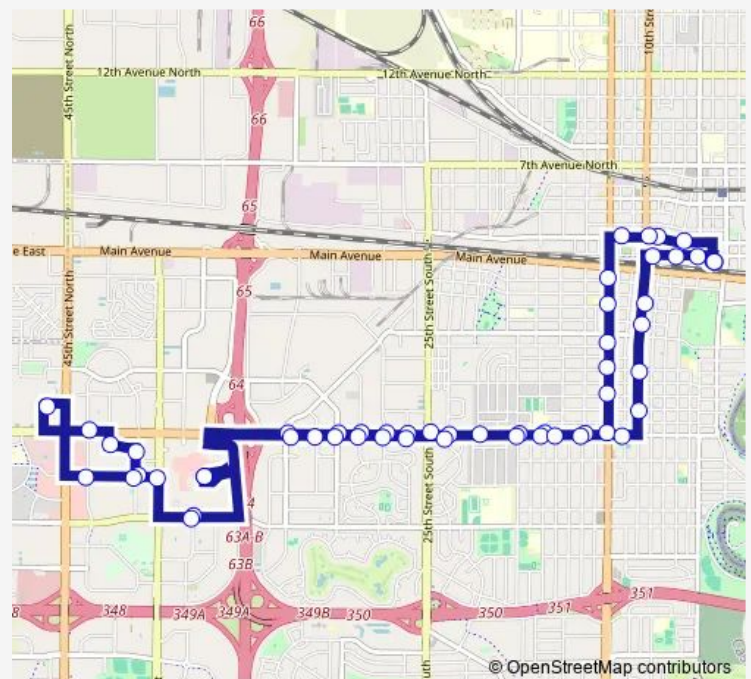

Shelter 203 (CVS Pharmacy)

13th Ave S & 27th St S (Corner Ne)

13th Ave S & 28th St S (Corner Ne)

13th Ave S & Page Dr (Corner Ne)

Shelter 201 (Wendys)

### Route schedule

Gtc — Gtc

Monday 06:15-21:15

Tuesday 06:15-21:15

Wednesday 06:15-21:15

Thursday 06:15-21:15

Friday 06:15-21:15

Saturday 07:15-21:15

### Route info

Direction: Gtc

Stops: 54

Trip Duration: 0 hour 51 min

15

13th Ave S & Fiechtner Dr (Corner Ne)

Shelter 240 (West Acres)

17th Ave S & 40th St S (Corner Ne)