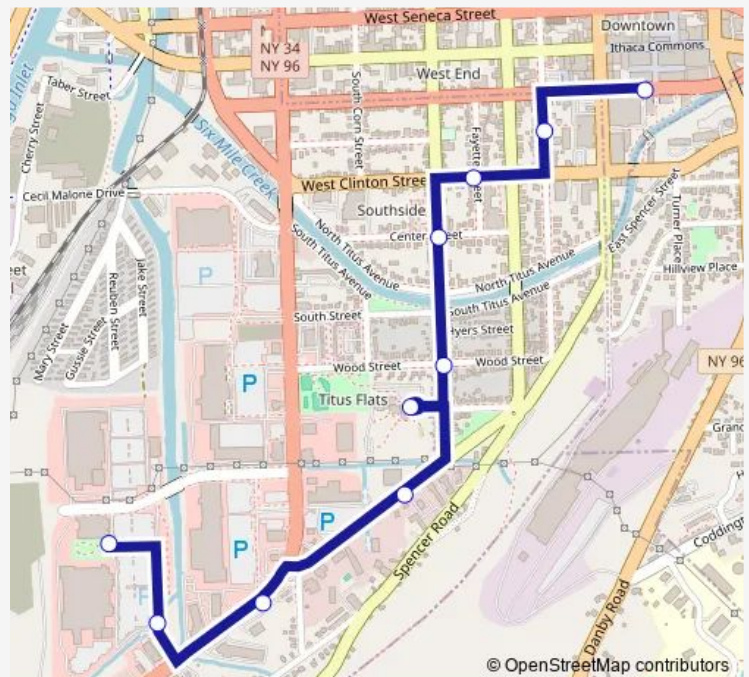

Route schedule

Ithaca Commons - Seneca St — Walmart

Monday	—
Tuesday	—
Wednesday	—
Thursday	—
Friday	—
Saturday	12:08-18:23
Sunday	12:08-18:23

Route info

Direction: Ithaca Commons - Seneca St

Stops: 10

Trip Duration: 0 hour 13 min

© OpenStreetMap contributors

15 — Route 15

BusMaps

Direction

Walmart — Ithaca Commons - Green St

10 stops

[Open route schedule](#)

Walmart

Saturday 08:41-20:41

Sunday 08:41-18:41

Route info

Direction: Walmart

Stops: 10

Trip Duration: 0 hour 14 min

Direction

Ithaca Commons - Seneca St — Walmart

Walmart

Route schedule

Ithaca Commons - Seneca St — Walmart

Monday 07:21-19:21

Tuesday 07:21-19:21

Wednesday 07:21-19:21

Thursday 07:21-19:21

Friday 07:21-19:21