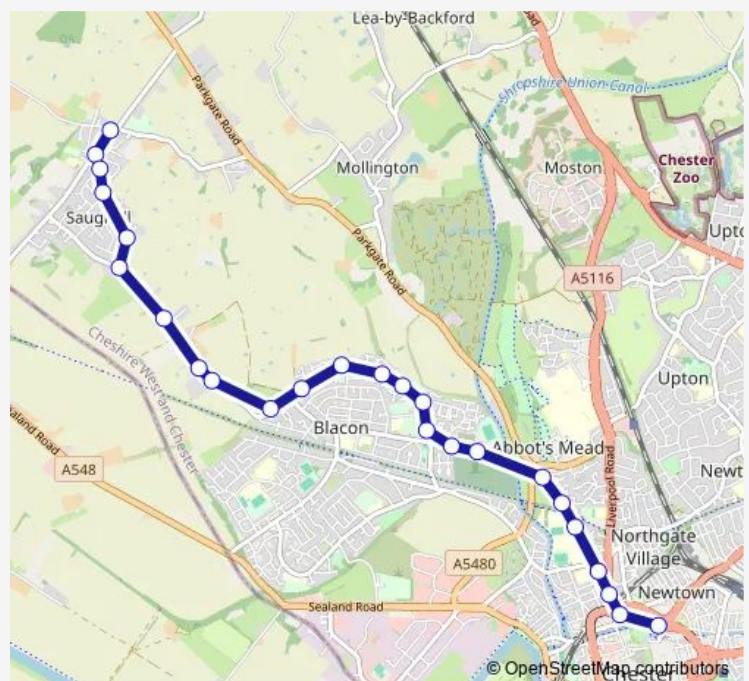

### Direction

The Lodge — Chester Bus Interchange

29 stops

[Open route schedule](#)

- The Lodge
- St Chad's Road
- Graham Road
- Bridgeman Road
- Dyserth Road
- Treborth Road
- Rhuddlan Road
- Adelaide Road
- High School
- Onslow Road
- Cairns Crescent
- Furne Road
- The Highfield
- The Arches School
- Blacon Parade
- Stamford Road
- Lichfield Road
- Ludlow Road
- Police Headquarters
- The Little Owl
- Main Entrance

### Route schedule

The Lodge — Chester Bus Interchange

Monday	06:34-07:04
Tuesday	06:34-07:04
Wednesday	06:34-07:04
Thursday	06:34-07:04
Friday	06:34-07:04
Saturday	—
Sunday	—

### Route info

Direction: The Lodge

Stops: 29

Trip Duration: 0 hour 26 min

15 — Chester Bus Interchange, Stand H - Church Road, Lodge Lane Terminus **BusMaps**

Countess Hospital

The Mill PH

Abbot's Drive