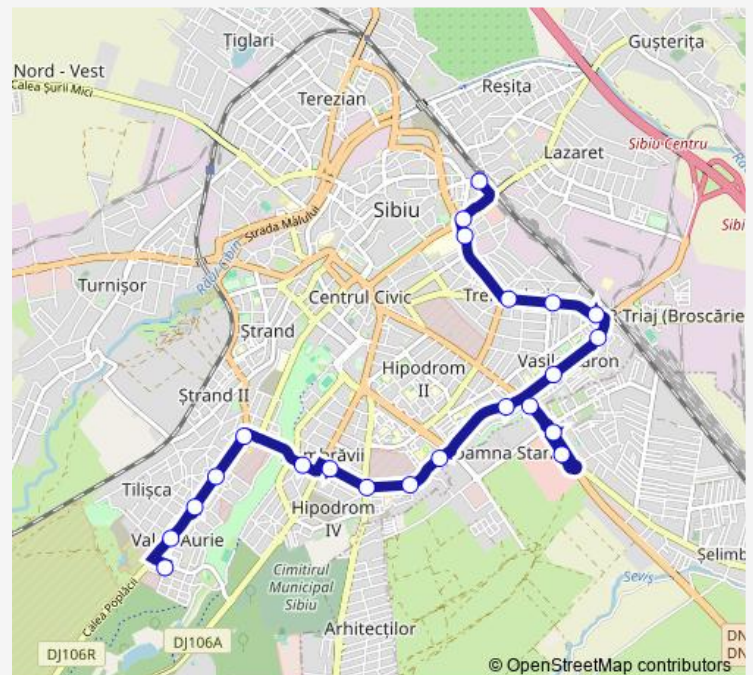

Vasile Milea 1

Valea Sapunului

Shopping City

Valea Sapunului 1

Narcisa

Piata Vasile Aaron 2

Viaduct V.aaron 2

Ceferistilor 2

Thursday 05:30-23:05

Friday 05:30-23:05

Saturday 05:27-23:05

Sunday 05:27-22:05

Route info

Direction: Valea Aurie 1

Stops: 22

Trip Duration: 0 hour 30 min

15 — Valea Aurie - Shopping City - Gara

Direction

Gara — Valea Aurie 1

23 stops

[Open route schedule](#)

Gara

Constitutiei 1

Policlinica Stomatologica

Wednesday 05:28-23:00

Thursday 05:28-23:00

Friday 05:28-23:00

Saturday 05:42-23:10

Sunday 05:42-22:00

Route info

Direction: Gara

Stops: 23