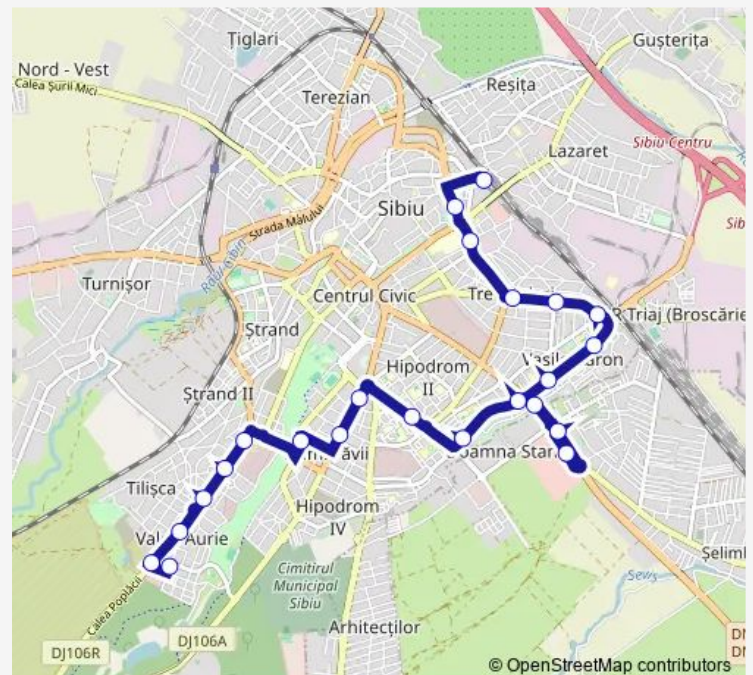

Shopping City

Valea Sapunului 1

Narcisa

Piata Vasile Aaron 2

Viaduct V.aaron 2

Ceferistilor 2

Trei Stejari 2

Hermann Oberth

### Route schedule

Valea Aurie 1 — Gara

Monday 05:30-23:05

Tuesday 05:30-23:05

Wednesday 05:30-23:05

Thursday 05:30-23:05

Friday 05:30-23:05

Saturday 05:27-23:05

### Route info

Direction: Valea Aurie 1

Stops: 22

Trip Duration: 0 hour 30 min

15 — Valea Aurie - Shopping City - Gara