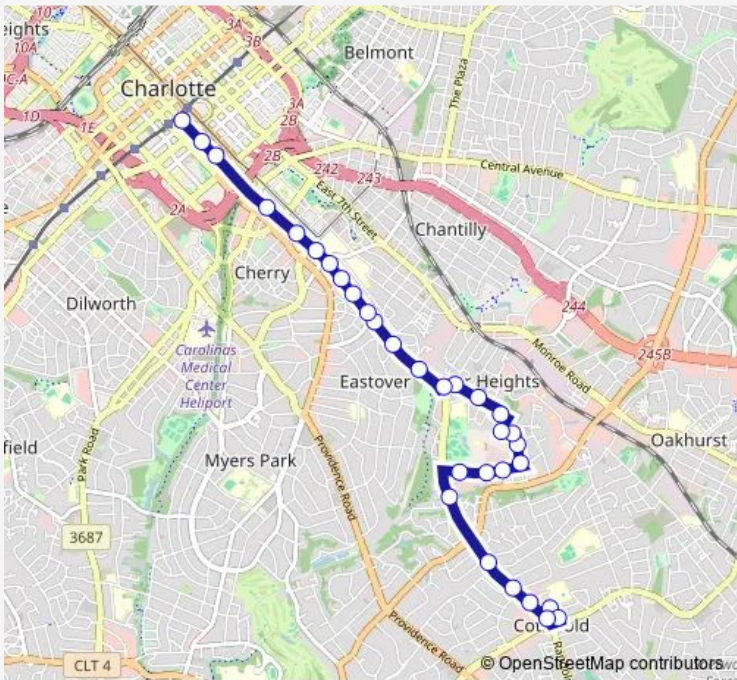

Bus 15 Randolph Road

[Go to website](#)

Direction
 Transit Center- Bay S — Colwick Rd & Greenwich Rd
 29 stops
[Open route schedule](#)

- Transit Center- Bay S
- 3rd St & Davidson St
- 3rd St @ Marshall Park
- 3rd St & Mcdowell St
- 3rd St & Kings Dr
- 3rd St & Torrence St
- 4th St & Hawthorne Ln
- Randolph Rd & Caswell Rd
- Randolph Rd & Colonial Ave
- Randolph Rd & Chase St
- Randolph Rd & Van Ness St
- Randolph Rd & Laurel Ave
- Randolph Rd & Dotger Ave
- Randolph Rd & Museum Plaza
- Sam Drenan Rd & Randolph Rd
- Sam Drenan Rd & Stancill Pl
- Rodman St & Burkland Dr
- Wheatley Ave & Bunche Dr
- Wheatley Ave & Ellington St
- Ellington St & Wheatley Ave
- Ellington St & Billingsley Rd

Route info
 Direction: Transit Center- Bay S
 Stops: 29
 Trip Duration: 0 hour 21 min

15 — Randolph Road **BusMaps**

Billingsley Rd & Cascade Cir

Billingsley Rd @ 411

Billingsley Rd & Randolph Rd

Randolph Rd & Meadowbrook Rd

Randolph Rd & Canterbury Rd

Randolph Rd & Cheltenham Rd

Greenwich Rd & Randolph Rd

Colwick Rd & Greenwich Rd

Direction

Colwick Rd & Greenwich Rd — Transit Center- 4th & Brevard

31 stops

[Open route schedule](#)

Sunday 06:24-00:56⁺¹

Route info

Direction: Colwick Rd & Greenwich Rd

Stops: 31

Trip Duration: 0 hour 27 min

Randolph Rd & Caswell Rd

4th St & Hawthorne Ln

4th St & Torrence St