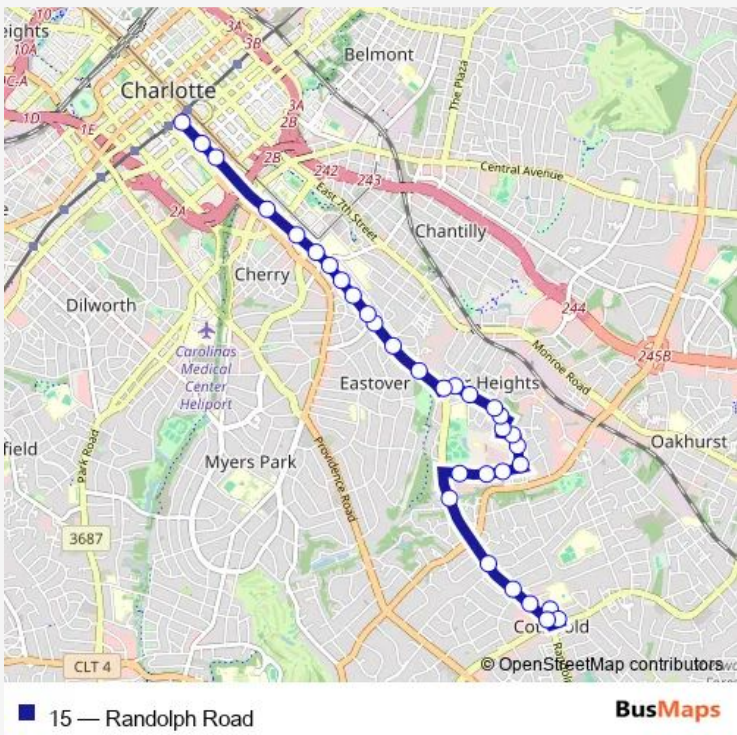

Bus 15 Randolph Road

[Go to website](#)

Direction
 Colwick Rd & Greenwich Rd — Transit Center- 4th & Brevard

32 stops

[Open route schedule](#)

- Colwick Rd & Greenwich Rd
- Colwick Rd & Sharon Amity Rd
- Randolph Rd & Sharon Amity Rd
- Randolph Rd & Greenwich Rd
- Randolph Rd & Woodlark Ln
- Randolph Rd & Canterbury Rd
- Randolph Rd & Wendwood Ln
- Billingsley Rd & Randolph Rd
- Billingsley Rd @ 431
- Billingsley Rd & Cascade Cir
- Ellington St & Billingsley Rd
- Ellington St & Wheatley Ave
- Wheatley Ave & Ellington St
- Wheatley Ave & Bunche Dr
- Rodman St & Burkland Dr
- Sam Drenan & Marney
- Sam Drenan Rd at Skyland Ave.
- Sam Drenan Rd & Orange St
- Sam Drenan Rd & Randolph Rd
- Randolph Rd & Cranbrook Ln
- Randolph Rd & Dotger Ave

Route info

Direction: Colwick Rd & Greenwich Rd

Stops: 32

Trip Duration: 0 hour 22 min

Randolph Rd & Laurel Ave

Randolph Rd & Van Ness St

Randolph Rd & Chase St

Randolph Rd & Colonial Ave

Randolph Rd & Caswell Rd

4th St & Hawthorne Ln

4th St & Torrence St

4th St & Kings Dr

4th St & Mcdowell St

4th St & Davidson St

Transit Center- 4th & Brevard

Direction

Route info

Direction: Transit Center- Bay S

Stops: 29

Trip Duration: 0 hour 26 min

Randolph Rd & Canterbury Rd

Randolph Rd & Cheltenham Rd

Greenwich Rd & Randolph Rd

Colwick Rd & Greenwich Rd