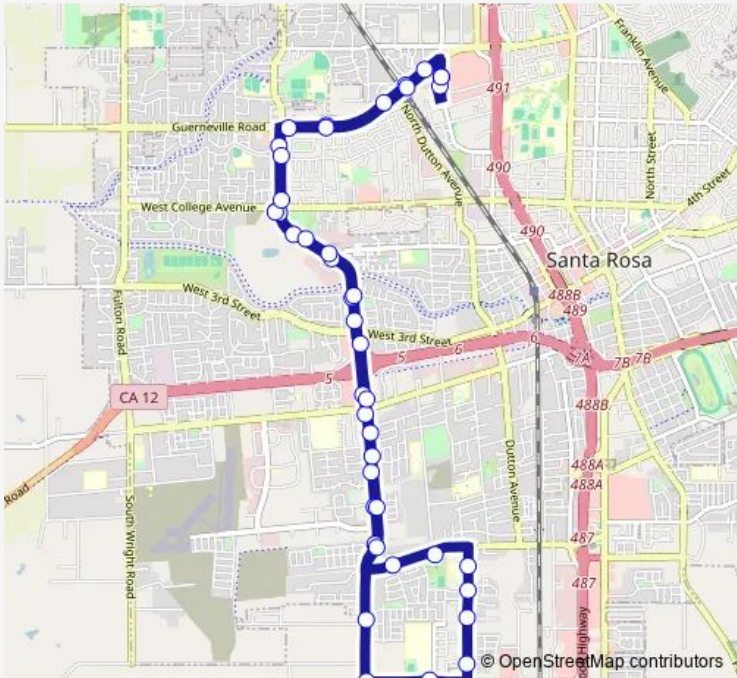

**Bus 15 Stony Point Road**

[Go to website](#)

**Direction**  
 Coddington — Coddington  
 42 stops  
[Open route schedule](#)

- Coddington
- 1401 Guerneville Rd
- Guerneville Rd at Coffey Ln
- Guerneville Rd at Lance Dr
- Guerneville Rd at Ridley Ave
- Marlow Rd at Zinfandel Wy
- Stony Point Rd at West College Ave
- 55 Stony Point Rd
- Stony Point Rd at Stony Cir
- Stony Point Rd at Glenbrook Dr
- Stony Point Rd at West Third St
- Stony Point Rd at Sebastopol Rd Food Maxx
- Stony Point Rd at Sebastopol Rd
- Stony Point Rd at Marble St
- Stony Point Rd at Giffen Ave
- Stony Point Rd at Pearblossom Dr
- Hearn Ave at Arrowhead Dr
- Hearn Ave at Burbank Ave
- Dutton Meadow at Hearn Ave
- Dutton Meadow at Tuxhorn Dr
- Dutton Meadow at Cass Rd

Route schedule  
 Coddington — Coddington

Monday	06:20-19:20
Tuesday	06:20-19:20
Wednesday	06:20-19:20
Thursday	06:20-19:20
Friday	06:20-19:20
Saturday	08:20-16:20
Sunday	10:20-16:20

Route info  
 Direction: Coddington  
 Stops: 42  
 Trip Duration: 0 hour 50 min

15 — Stony Point Road **BusMaps**

Dutton Meadow at Mojave Ave

Bellevue Ave at Burgess Dr

Bellevue Ave at Stony Point Rd

Stony Point Rd at Bellevue Ranch Rd

Stony Point Rd at Old Stony Point Rd

Stony Point Rd at Giffen Ave

Marlow Rd at West College Ave

Marlow Rd at Jennings Ave

Guervenville Rd at Marlow Rd

Guerneville Rd at Ridley Ave

Guerneville Rd at Herbert Ln

Coddington Transit Hub

Coddington

15 Bus time schedules and route maps are available in an offline PDF at [busmaps.com](https://busmaps.com). Use the [busmaps.com](https://busmaps.com) website to see live bus times, train schedule or subway schedule, and step-by-step directions for all public transit in Santa Rosa