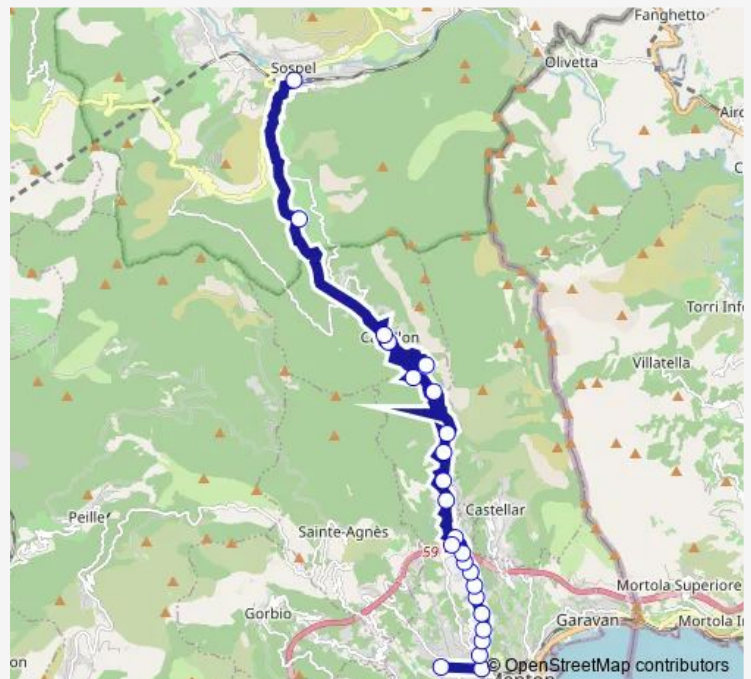

Bus 15 Sospel - Menton Gare Routière

[Go to website](#)

Direction

Castillon Village — Sospel

9 stops

[Open route schedule](#)

Castillon Village

Castagnières

Rémégons

Col de Castillon

ERC Belemarote

Col d'Erc

La Piscine

Sospel Gare Sncf

Sospel

Route schedule

Castillon Village — Sospel

Monday 18:30

Tuesday 18:30

Wednesday 18:30

Thursday 18:30

Friday 18:30

Saturday 18:30

Sunday —

Route info

Direction: Castillon Village

Stops: 9

Trip Duration: 0 hour 20 min

15 — Sospel - Menton Gare Routière