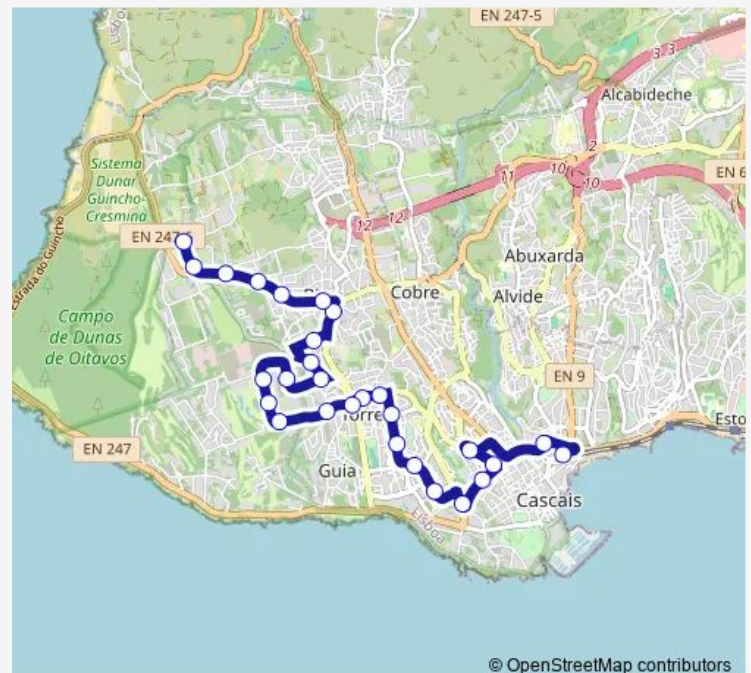

Rua da Galinhola

Rua das Codornizes

Rua do Flamingo

Route schedule

Cascais Estação — Areia

Monday 06:30-20:35

Tuesday 06:30-20:35

Wednesday 06:30-20:35

Thursday 06:30-20:35

Friday 06:30-20:35

Saturday 06:30-19:20

Sunday 06:30-19:20

Route info

Direction: Cascais Estação

Stops: 28

Trip Duration: 0 hour 22 min

15 — Cascais - Areia

Rua Pedro Franco

Birre

Rua dos Cravos

Safardão

Praceta Portela da Areia

Rotunda da Estrada Nova

Areia