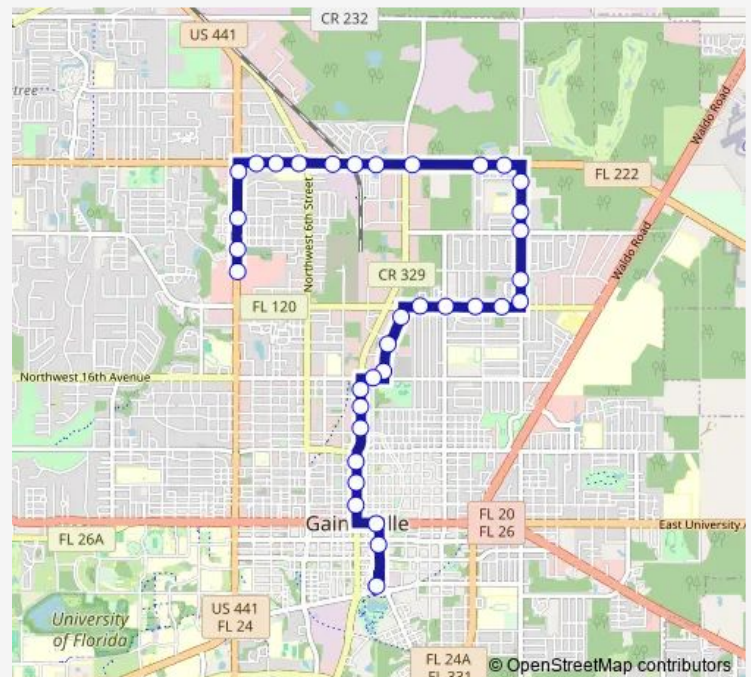

NE 23rd Ave Farside NE 14th St Westbound

Highland Court Manor Neighborhood @ NE 23rd Avenue

Westbound NE 23rd Avenue @ NE 9th Street

Route schedule

Rural King — Rosa Parks RTS Downtown Station

Monday 06:27-22:27

Tuesday 06:27-22:27

Wednesday 06:27-22:27

Thursday 06:27-22:27

Friday 06:27-22:27

Saturday 07:25-17:25

Sunday 10:25-17:25

Route info

Direction: Rural King

Stops: 35

Trip Duration: 0 hour 29 min

15 — Downtown Station To NW 13 Street/NW 23 Avenue

Pointe 23 Apartments

David's Bbq

Pine Grove Apartments

Wash King (Southbound)

Sandwich Inn @ NE 16th Ave

Direction: Rosa Parks RTS Downtown Station

Stops: 38

Trip Duration: 0 hour 25 min

Southeast Car Agency

Bella Vista Village

Oasis Carwash

Stephen Foster Elementary School

Southbound SW 6th Street @ NW 36th Avenue