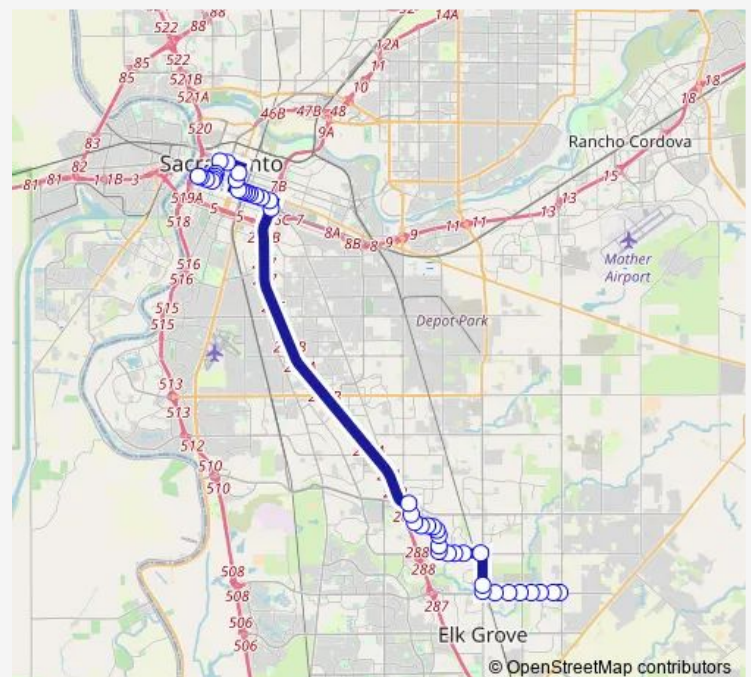

Bond & School Loop Rd (Wb)

Bond & Sierra River (Wb)

Bond Rd at Waterman Rd

Bond & Crowell (Wb)

Bond & Quail Cove (Wb)

Elk Grove Florin & Bond (Nb)

Elk Grove Florin & Camden (Nb)

Sheldon & Elk Grove Florin (Wb)

Thursday 06:15-06:45

Friday 06:15-06:45

Saturday —

Sunday —

Route info

Direction: Bond Rd at Bradshaw Rd

Stops: 43

Trip Duration: 0 hour 56 min

15 — Route 15

Power Inn & Geneva Pointe (Nb)

Calvine & Power Inn (Wb)

30th St & R St (Nb)

P St & 29th St (Wb)

P St & 26th St (Wb)

P St. at 24th St.

P St & 22nd St (Wb)

Wednesday 16:12-16:42

Thursday 16:12-16:42

Friday 16:12-16:42

Saturday —

Sunday —

Route info

Direction: Q St & 5th St

Stops: 46