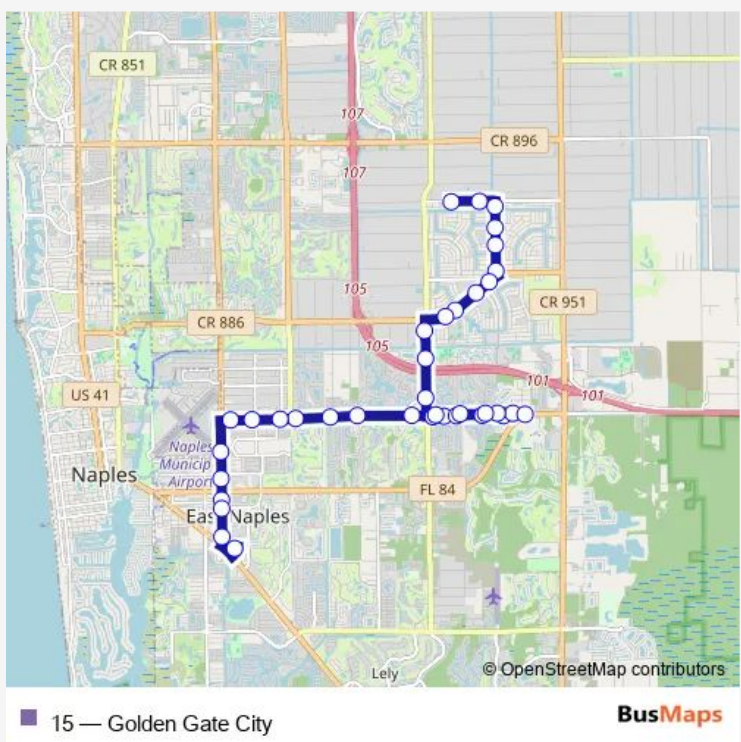

Bus 15 Golden Gate City

[Go to website](#)

Direction
 Govt Center — Waverly Pl
 35 stops
[Open route schedule](#)

- Govt Center
- Airport Pulling
- Great Blue Dr
- Glades Blvd
- Davis Blvd
- Hibiscus Ave
- North Rd (Dmv)
- Airport Rd
- Donna St
- Livingston Rd
- San Marcos Blvd
- Manor Blvd
- Countryside Dr
- Santa Clara Dr
- Plantation Cir
- Sabal Lakes Dr
- Madison Park
- CAT Ops
- Radio Lane
- Radio Rd
- Robin Hood Cir

Route schedule
 Govt Center — Waverly Pl

Monday	06:00-19:20
Tuesday	06:00-19:20
Wednesday	06:00-19:20
Thursday	06:00-19:20
Friday	06:00-19:20
Saturday	06:00-19:20
Sunday	07:30-17:35

Route info
 Direction: Govt Center
 Stops: 35
 Trip Duration: 0 hour 34 min

Coronado Pkwy

Sea Grass Ln

Hunter Blvd

17th Ave Sw

Santa Babara Bd

Waverly Pl

Direction

Waverly Pl — Govt Center

Thursday 05:35-19:54

Friday 05:35-19:54

Saturday 05:35-19:54

Sunday 06:58-18:09

Route info

Direction: Waverly Pl

Stops: 37

Trip Duration: 0 hour 46 min