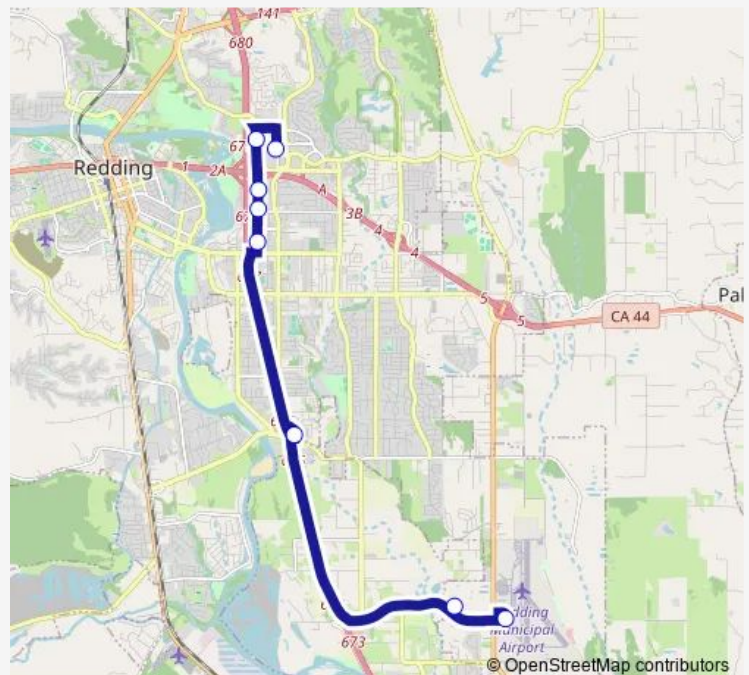

Bus 15 Churn Creek/Knightson/Airport

[Go to website](#)

Direction

Canby Transfer Center — Redding Regional Airport

6 stops

[Open route schedule](#)

Canby Transfer Center

Hilltop Dr at Presidio St

Wednesday 05:10

Thursday 05:10

Friday 05:10

Saturday —

Sunday —

Route info

Direction: Canby Transfer Center

Stops: 6

Trip Duration: 0 hour 23 min

15 — Churn Creek/Knightson/Airport

Direction

Redding Regional Airport — Canby Transfer Center

8 stops

[Open route schedule](#)

Redding Regional Airport

Veterans Home of California

Fast Track at Churn Creek Rd

Hilltop Dr at Commerce St

Hilltop Dr at Mistletoe Ln

Hilltop Dr at Presidio St

Hilltop Dr at Rockaway Dr

Canby Transfer Center

Route schedule

Redding Regional Airport — Canby Transfer Center