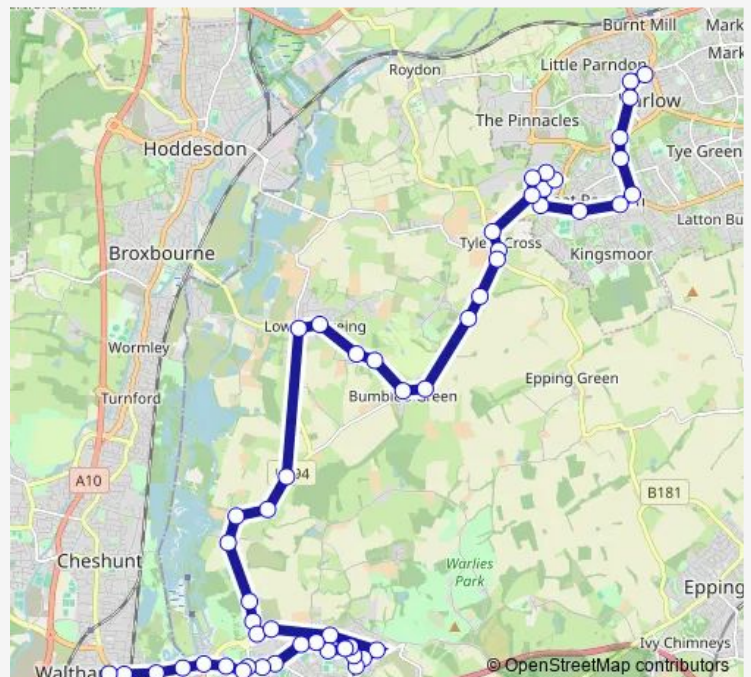

Telephone Exchange

Curtis Farm

Perry Hill

Route schedule

Bus Station — Bus Station

Monday 06:40

Tuesday 06:40

Wednesday 06:40

Thursday 06:40

Friday 06:40

Saturday —

Sunday —

Route info

Direction: Bus Station

Stops: 51

Trip Duration: 0 hour 51 min

15 — Waltham Cross - Waltham Abbey - (Harlow)

Hoe Lane

Nazeing Crossroads

Travers Piggery

North Lodge Farm

Hayes Hill Farm

Fishers Green

Cornmill Meadow