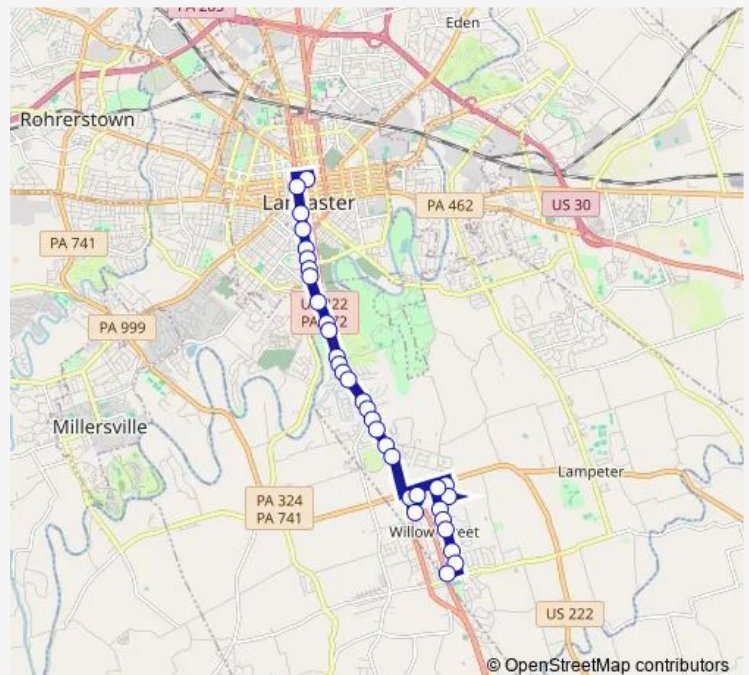

Willow St. Pk. across Buchmiller Park Dr

Rt. 222 North & Rt. 222 South

### Route schedule

Rees Dr. & Willow St. Pike — Queen St. Station

Monday 06:35-19:05

Tuesday 06:35-19:05

Wednesday —

Thursday —

Friday 06:35-19:05

Saturday 08:35-16:35

### Route info

Direction: Rees Dr. & Willow St. Pike

Stops: 29

Trip Duration: 0 hour 25 min

15 — Willow Street

Willow St. Pk. & Greenwood Ave.

S. Queen & Chesapeake St.

S. Queen & Hazel St.

## Route info

Direction: Queen St. Station

Stops: 33

Trip Duration: 0 hour 35 min

Willow Valley Lakes Manor

Willow Valley Lakes Medical Center

Peach Bottom Rd. & E. Kendig Rd.

Peach Bottom Rd. & Batt Ave.