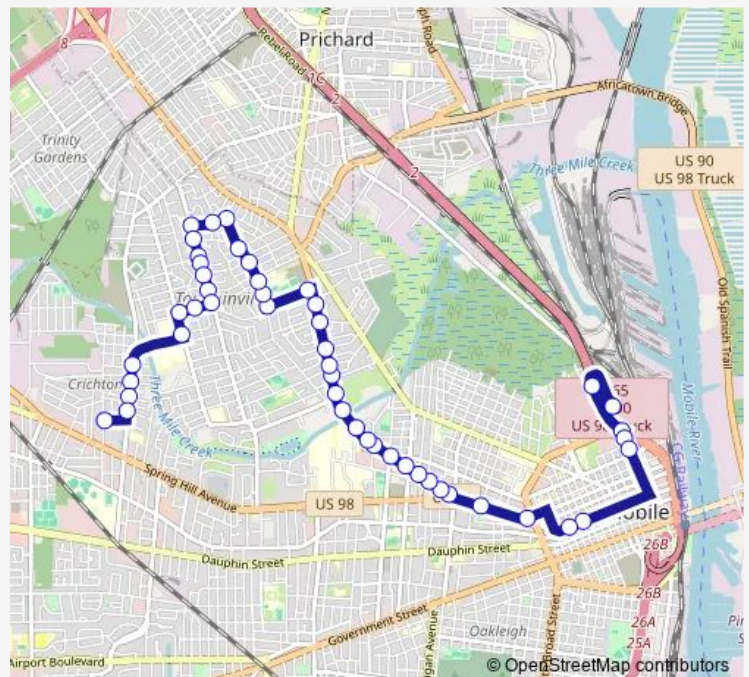

Thursday 06:00-18:00

Friday 06:00-18:00

Saturday 07:00-18:00

Sunday —

Route info

Direction: Gmando

Stops: 48

Trip Duration: 0 hour 30 min

St Stephens NB Past Lural Dr

St Stephens NB at Oak Dr

St. Stephens Rd/ Carstens St

St Stephens NB Past Posemont Dr

Allison WB Off St Stephens Rd

Allison WB at Donald St

Donald NB at Mobile Community Action

Donald NB Leflore HS Across O'Conner St

Donald St NB at Seal St

Donald NB Seal St

Donald NB Near Good St

Good WB at Super St

Good at Summerville St

Summerville SB at Barrettes Ln

Summerville at Ceceil St

Summerville SB at Florida St Ext

Saturday 06:30-17:30

Sunday —

Route info

Direction: Bayshore WB at Freddrick St

Stops: 34

Trip Duration: 0 hour 25 min

Dauphin ST Eb at Dearborn St

Daphin St EB at Hamilton St