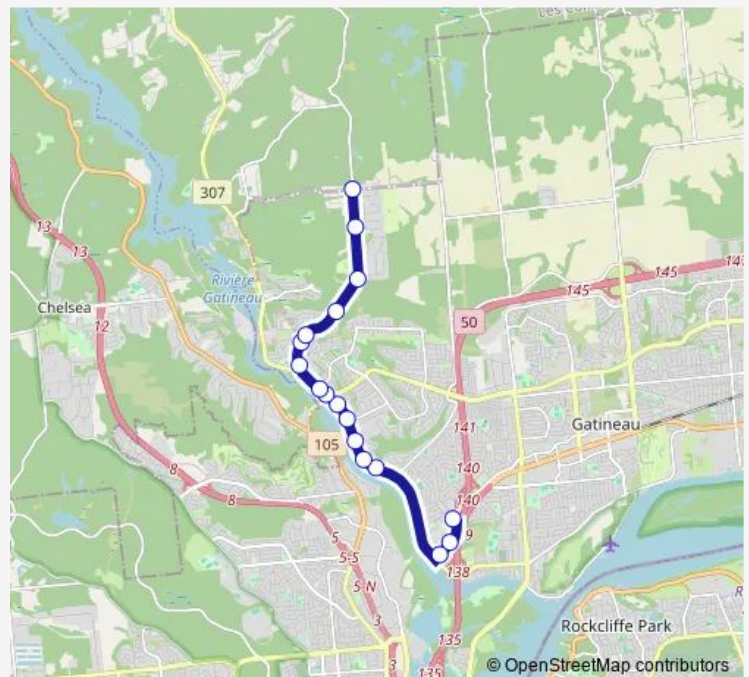

### Direction

Quai local de la Gappe #6 — des Érables/Taché

17 stops

[Open route schedule](#)

Quai local de la Gappe #6

de la Gappe/Carmen

de la Gappe/Oxford

Saint-Louis/Av. Gatineau

### Route schedule

Quai local de la Gappe #6 — des Érables/Taché

Monday 16:37

Tuesday 16:37

Wednesday 16:37

Thursday 16:37

Friday 16:37

Saturday —

### Route info

Direction: Quai local de la Gappe #6

Stops: 17

Trip Duration: 0 hour 16 min

■ 15 — DES Érables

**Direction**

des Érables/Taché — de Turin/des Flandres

16 stops

## Route info

Direction: des Érables/Taché

Stops: 16

Trip Duration: 0 hour 15 min

15 Bus time schedules and route maps are available in an offline PDF at [busmaps.com](http://busmaps.com). Use the [busmaps.com](http://busmaps.com) website to see live bus times, train schedule or subway schedule, and step-by-step directions for all public transit in Ottawa