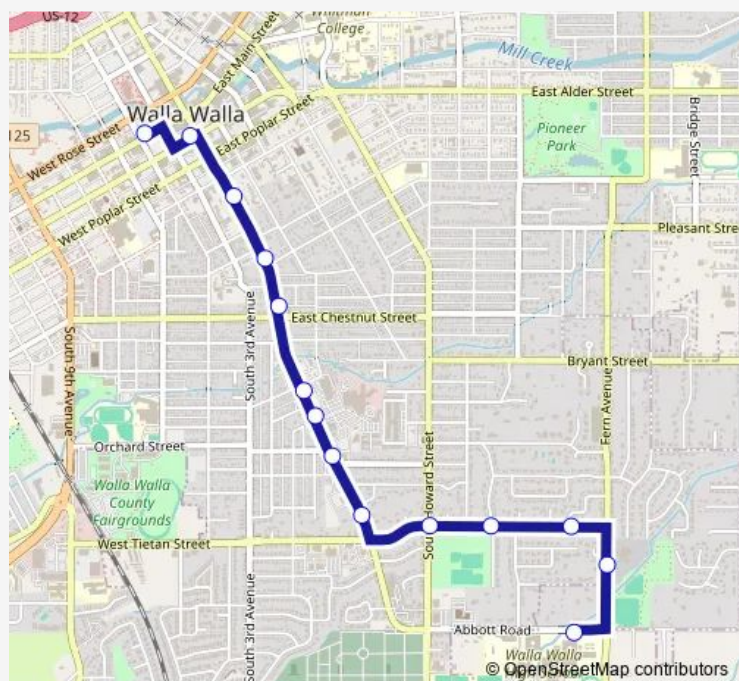

2nd & Whitman

2nd & Birch

Alder & 2nd

Walla Walla Transit Center

Route schedule

Walla Walla High School — Walla Walla Transit Center

Monday 14:28-15:28

Tuesday 14:28-15:28

Wednesday 13:28-14:28

Thursday 14:28-15:28

Friday 14:28-15:28

Saturday —

Sunday —

Route info

Direction: Walla Walla High School

Stops: 14

Trip Duration: 0 hour 12 min

15 — School Tripper

Direction

Walla Walla Transit Center — Walla Walla High School

11 stops

[Open route schedule](#)

Walla Walla Transit Center

2nd & Birch