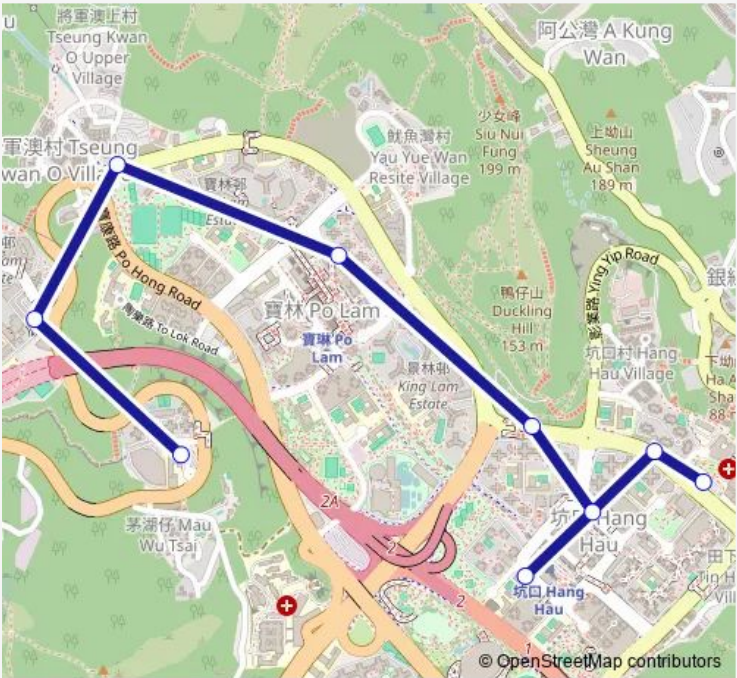

**Bus 15 Tsui LAM - Hang HAU(Chung WA Road) (Circular)
(Special Evening Short-Working Departure)**

[Go to website](#)

Direction
 HONG SING GARDEN BUS TERMINUS, OUTSIDE KING LING COLLEGE — Hang HAU (North) Public Transport Interchange
 9 stops
[Open route schedule](#)

- HONG SING GARDEN BUS TERMINUS, OUTSIDE KING LING COLLEGE
- TSUI LAM INDOOR CREATION CENTRE
- PO LAM Road North, Opposite PO YAN House|Po LAM Road North, Near PO Tsui Park|Po LAM Road North, Opposite PO YAN House, PO LAM Estate|Po LAM Fire Station
- YAN King Road, Outside YAN Ming Court
- PO Ning Road, Opposite HAU TAK Estate
- Chung WA Road, Opposite Block 6, East Point City
- PUI Shing Road, Outside NAN Fung Plaza|Pui Shing Road, Outside PO Leung KUK Fung Ching Memorial Primary School|Pui Shing Road, Outside NAM Fung Plaza
- PO NING ROAD, OUTSIDE FU NING COMMERCIAL COMPLEX|PO NING ROAD, OUTSIDE FU NING GARDEN
- Hang HAU (North) Public Transport Interchange

Route info
 Direction: HONG SING GARDEN BUS TERMINUS, OUTSIDE KING LING COLLEGE
 Stops: 9
 Trip Duration: 0 hour 15 min

15 — Tsui LAM - Hang HAU(Chung WA Road) (Circular) (Special Evening Short-Working Departure) **BusMaps**

Sunday —

Route info

Direction: TSUI LAM INDOOR CREATION CENTRE

Stops: 12

Trip Duration: 0 hour 15 min

15 Bus time schedules and route maps are available in an offline PDF at busmaps.com. Use the busmaps.com website to see live bus times, train schedule or subway schedule, and step-by-step directions for all public transit in Kwun Tong