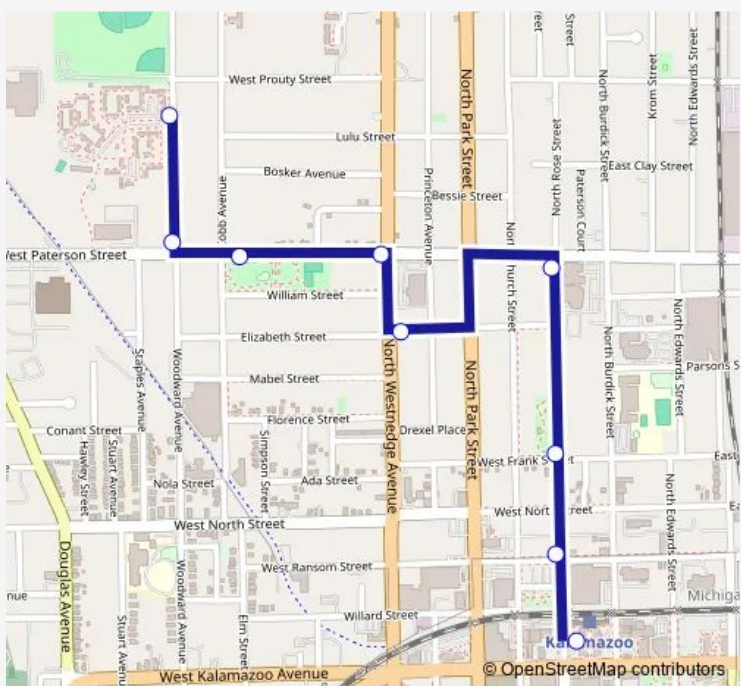

Bus 15 Paterson

[Go to website](#)

Direction
 Woodward & Interfaith Blvd — Kalamazoo Transit Center
 9 stops
[Open route schedule](#)

- Woodward & Interfaith Blvd
- Woodward Ave & Paterson St
- Paterson & Cobb
- Paterson & N. Westnedge
- Norway & N. Westnedge
- Rose & Paterson
- Rose & Frank
- Rose St & Butler
- Kalamazoo Transit Center

Route schedule
 Woodward & Interfaith Blvd — Kalamazoo Transit Center

Monday	—
Tuesday	—
Wednesday	06:55-21:55
Thursday	—
Friday	06:55-21:55
Saturday	06:55-21:55
Sunday	09:55-16:55

Route info
 Direction: Woodward & Interfaith Blvd
 Stops: 9
 Trip Duration: 0 hour 13 min

Direction

Kalamazoo Transit Center — Woodward & Interfaith Blvd

17 stops

[Open route schedule](#)

Kalamazoo Transit Center

Ransom & N. Park

North & Park

Burdick & North

Stops: 17

Trip Duration: 0 hour 15 min

Direction

Kalamazoo Transit Center — Woodward & Interfaith Blvd

12 stops

[Open route schedule](#)

Kalamazoo Transit Center

Ransom & N. Park