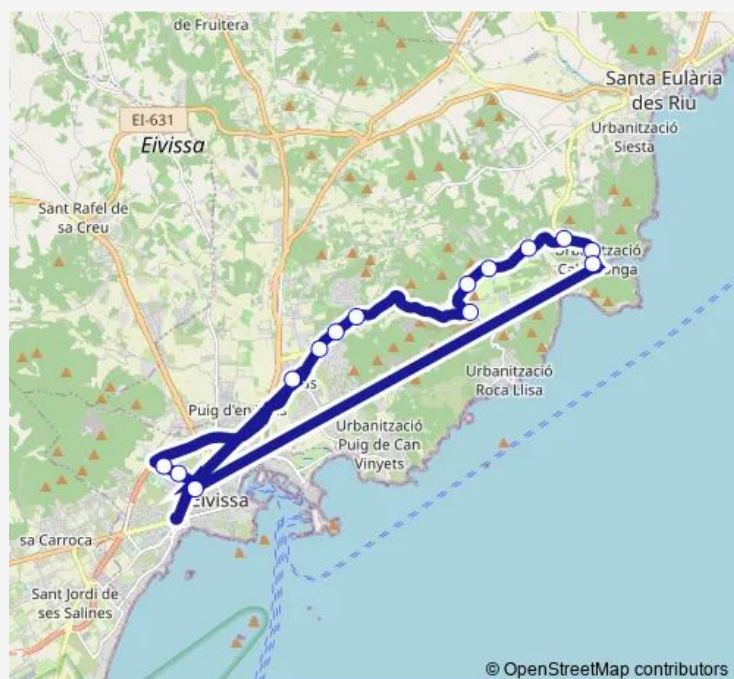

Wednesday 09:00-18:30

Thursday 09:00-18:30

Friday 09:00-18:30

Saturday 09:00-18:30

Sunday 09:00-18:30

Route info

Direction: Cetis (6016)

Stops: 14

Trip Duration: 0 hour 30 min

© OpenStreetMap contributors

15 — Eivissa <> Jesús <> Cala Llonga

BusMaps

Direction

Cala Llonga (216) — Cetus (6016)

16 stops

[Open route schedule](#)