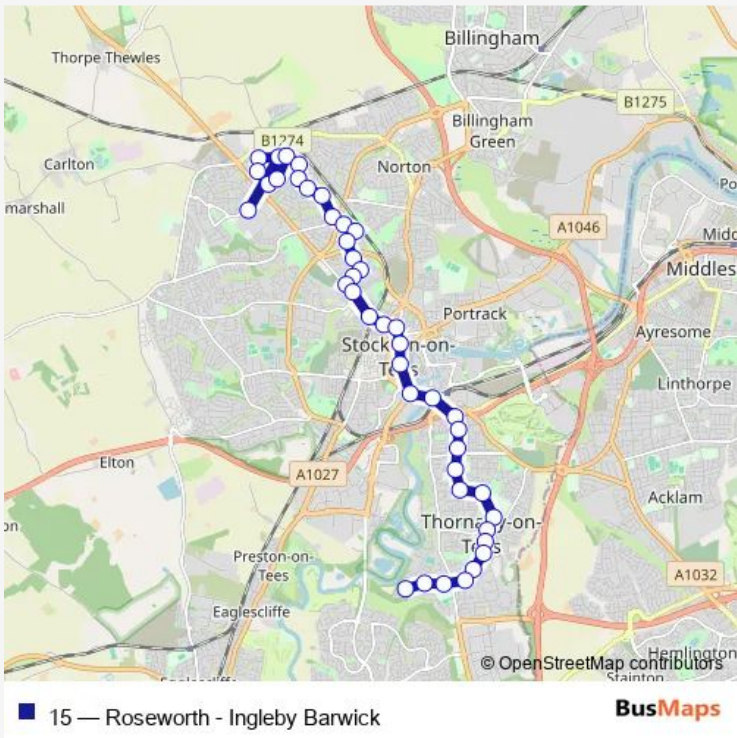

Bus 15 Roseworth - Ingleby Barwick

[Go to website](#)

Direction
 University Hospital of North Tees — Valiant Way
 41 stops
[Open route schedule](#)

- University Hospital of North Tees
- Kiora Hall
- Raglan Close
- Rillington Close
- Reepham Close
- Roseworth Shops
- Reynoldston Avenue
- Redbrook Avenue
- Reigate Close
- Redditch Avenue
- Radstock Avenue
- Roxby Close
- Ragworth Shops
- Honeybee Close
- Hive Close
- The Maple
- Hazel Road
- Hamilton Road
- Appleton Road End Shops
- Londonderry Road
- Newtown Corner

Route schedule
 University Hospital of North Tees — Valiant Way

Monday	08:59-19:45
Tuesday	—
Wednesday	—
Thursday	—
Friday	08:59-19:45
Saturday	—
Sunday	08:59-19:45

Route info
 Direction: University Hospital of North Tees
 Stops: 41
 Trip Duration: 0 hour 44 min